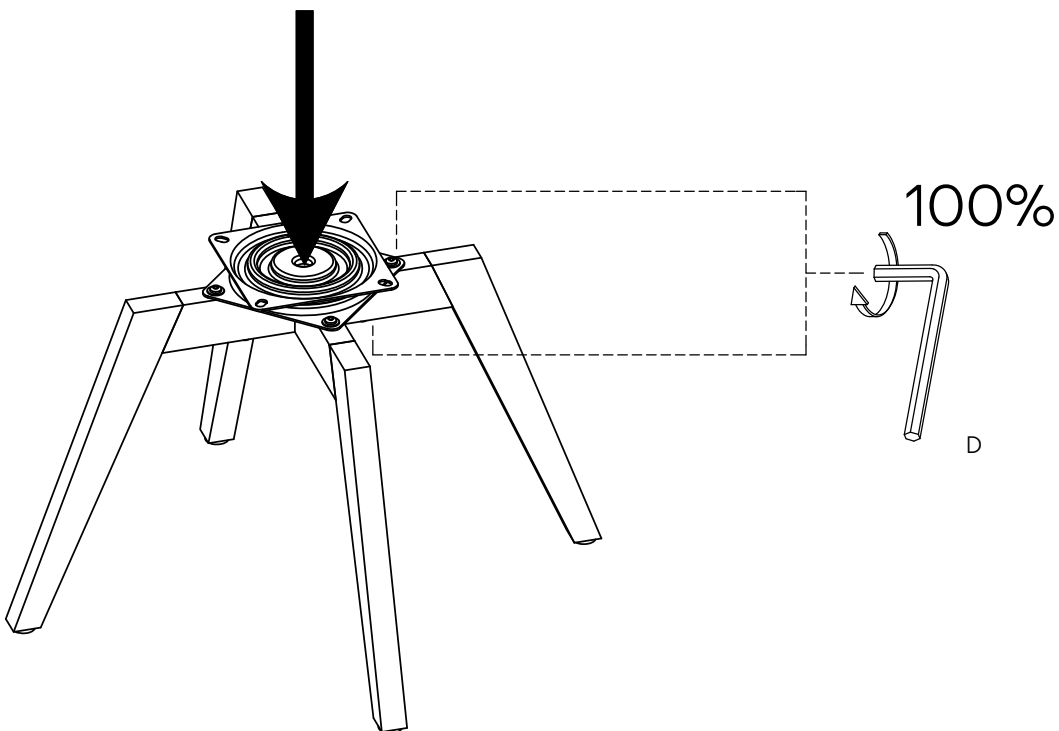

Fixtures and fittings supplied (actual size)			
Ref	Dimensions	Qty	Spare Qty
A	M6x18mm	8	1
B	M6x55mm	5	1

Fixtures and fittings supplied (not to scale)				
Ref	Dimensions	Qty	Spare Qty	Visual
C	Ø18mm	13	2	
D	5mm	1		
E	150x150mm	1		
F	Ø25mm	4	1	

LUCCA SWIVEL DINING CHAIR-W60222-Y05056

Assembly instructions

1.

2.

A	M6x18mm	4	
B	M6x55mm	1	
C	Ø18mm	5	
D	5mm	1	
E	150x150mm	1	
F	Ø25mm	4	

80%

3.

B	M6x55mm	4	
C	Ø18mm	4	
D	5mm	1	

4.

D	5mm	1	
---	-----	---	--

5.

NEXT

LUCCA SWIVEL DINING CHAIR-W60222-Y05056

Assembly instructions

Actual product size
H89.5 x W50 x D62cm