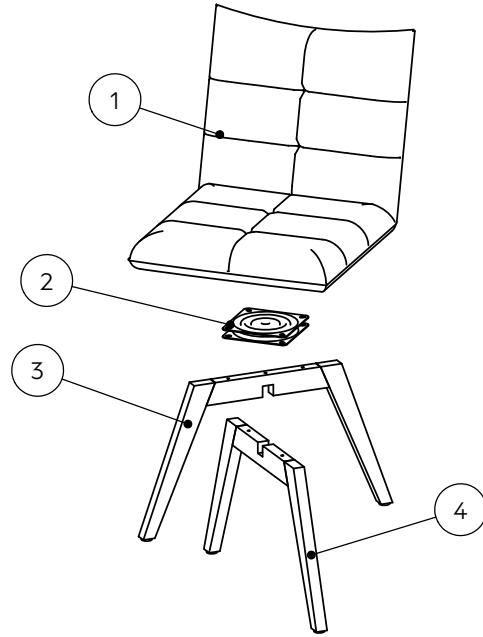

LUCCA SWIVEL DINING CHAIR-W60222-Y05056

Components supplied. Please use this guide if you require replacement parts.

Assembly instructions

Ref	Dimensions	Visual	Qty	Ctn
1	500x620mm		1	1
2	163x163mm		1	1
3	660x370mm		1	1
4	660x370mm		1	1