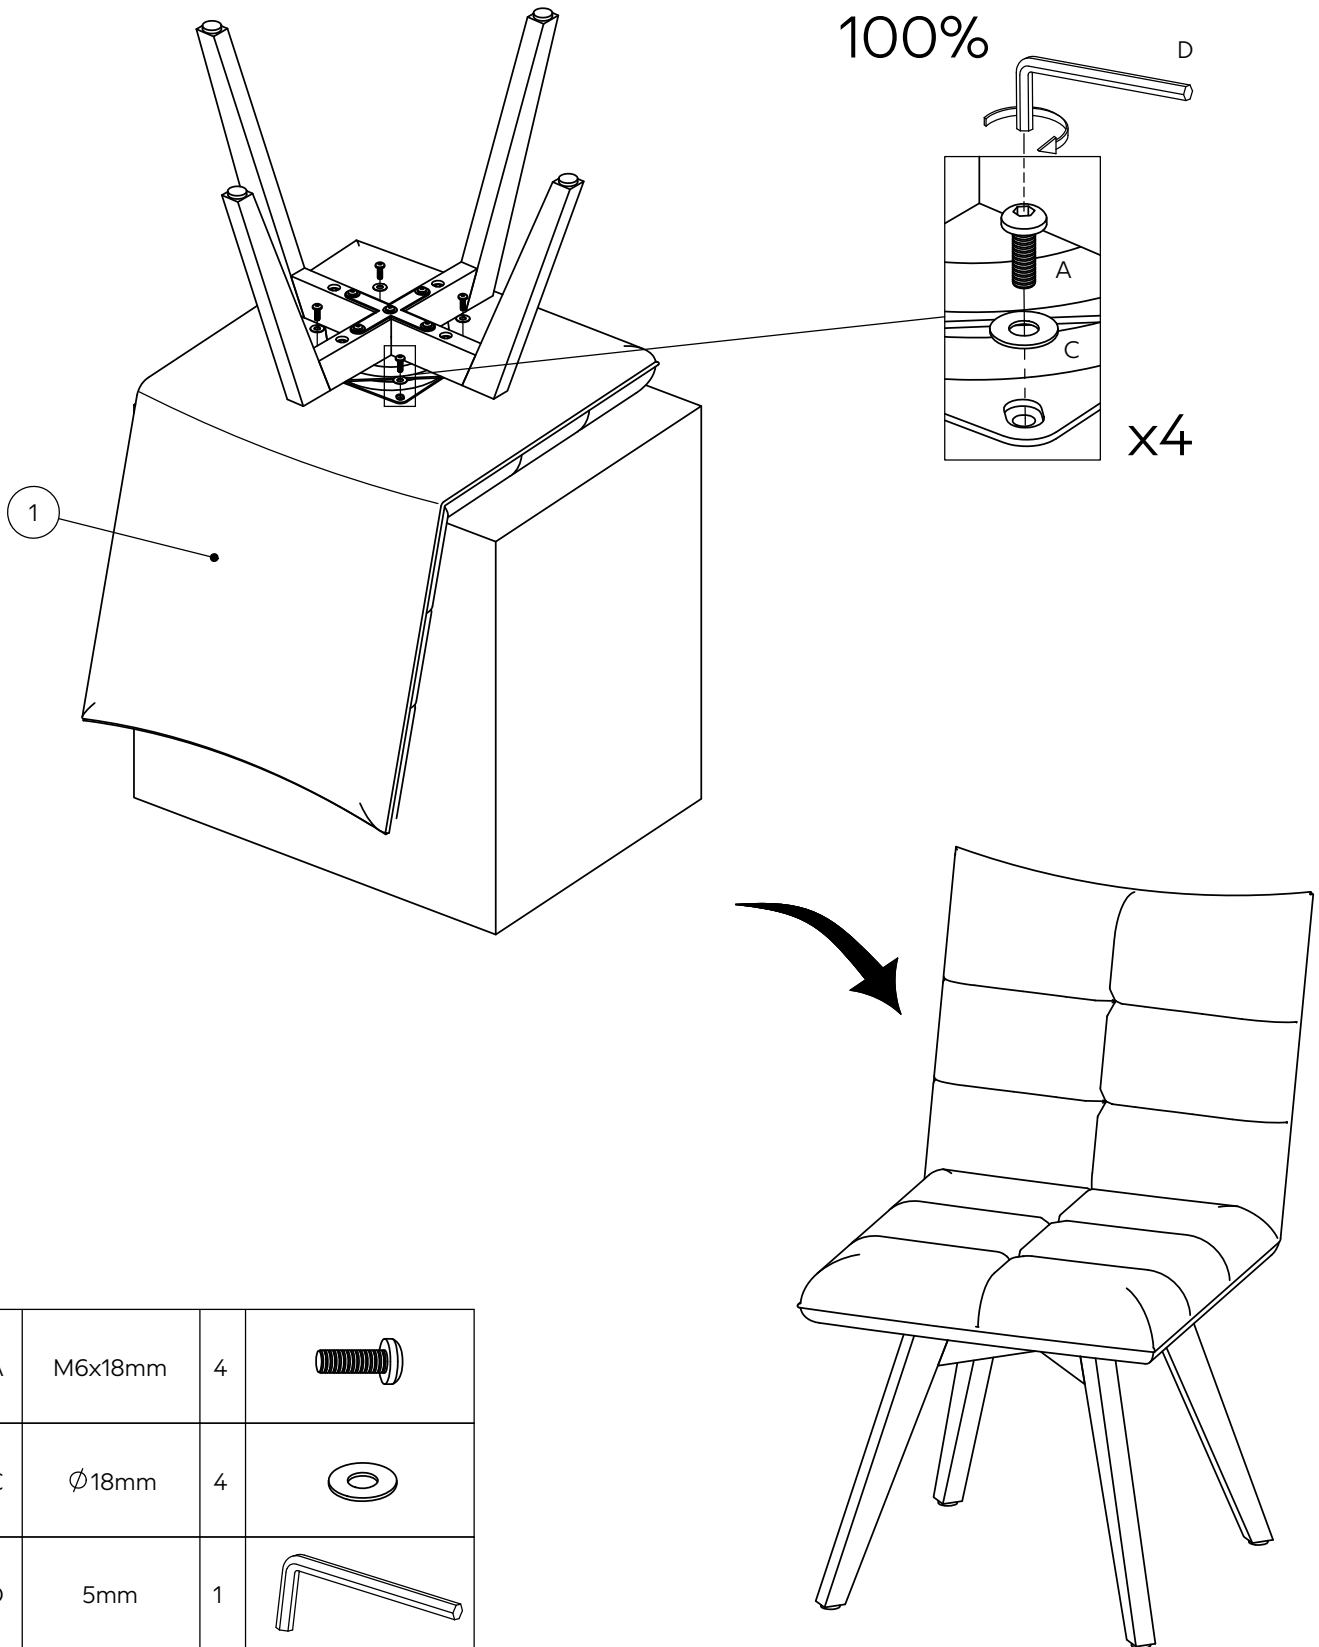

LUCCA SWIVEL DINING CHAIR-W60222-Y05056

Components supplied. Please use this guide if you require replacement parts.

Assembly instructions

Ref	Dimensions	Visual	Qty	Ctn
1	500x620mm		1	1
2	163x163mm		1	1
3	660x370mm		1	1
4	660x370mm		1	1

Fixtures and fittings supplied (actual size)			
Ref	Dimensions	Qty	Spare Qty
A	M6x18mm	8	1
B	M6x55mm	5	1

Fixtures and fittings supplied (not to scale)				
Ref	Dimensions	Qty	Spare Qty	Visual
C	Ø18mm	13	2	
D	5mm	1		
E	150x150mm	1		
F	Ø25mm	4	1	

LUCCA SWIVEL DINING CHAIR-W60222-Y05056

Assembly instructions

1.

2.

A	M6x18mm	4	
B	M6x55mm	1	
C	Ø18mm	5	
D	5mm	1	
E	150x150mm	1	
F	Ø25mm	4	

80%

3.

B	M6x55mm	4	
C	Ø18mm	4	
D	5mm	1	

4.

D	5mm	1	
---	-----	---	--

5.

NEXT

LUCCA SWIVEL DINING CHAIR-W60222-Y05056

Assembly instructions

Actual product size
H89.5 x W50 x D62cm