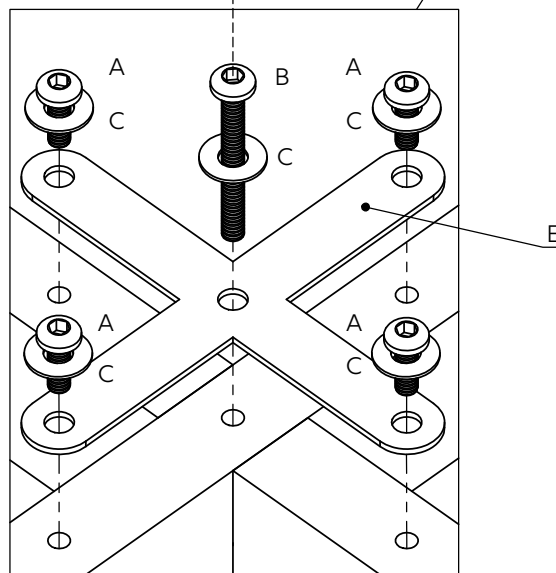

Fixtures and fittings supplied (actual size)			
Ref	Dimensions	Qty	Spare Qty
A	M6x18mm	8	1
B	M6x55mm	5	1

Fixtures and fittings supplied (not to scale)				
Ref	Dimensions	Qty	Spare Qty	Visual
C	Ø18mm	13	2	
D	5mm	1		
E	150x150mm	1		
F	Ø25mm	4	1	

LUCCA SWIVEL DINING CHAIR-W60222-Y05056

Assembly instructions

1.

2.

A	M6x18mm	4	
B	M6x55mm	1	
C	Ø18mm	5	
D	5mm	1	
E	150x150mm	1	
F	Ø25mm	4	

80%

3.

B	M6x55mm	4	
C	Ø18mm	4	
D	5mm	1	

4.

D	5mm	1	
---	-----	---	--

5.

NEXT

LUCCA SWIVEL DINING CHAIR-W60222-Y05056

Assembly instructions

Actual product size
H89.5 x W50 x D62cm