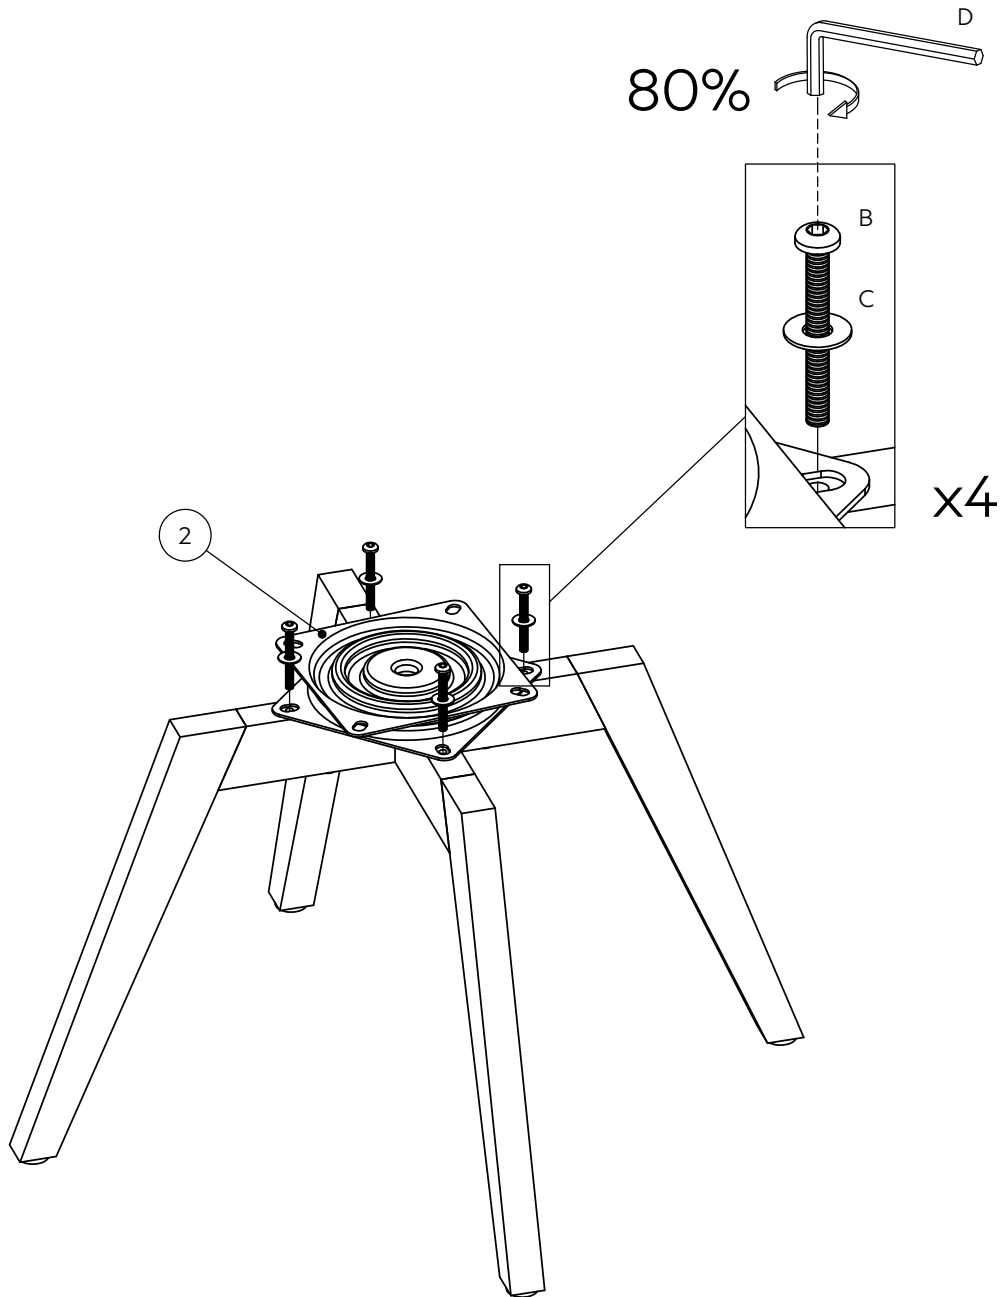

Fixtures and fittings supplied (actual size)			
Ref	Dimensions	Qty	Spare Qty
A	M6x18mm	8	1
B	M6x55mm	5	1

Fixtures and fittings supplied (not to scale)				
Ref	Dimensions	Qty	Spare Qty	Visual
C	Ø18mm	13	2	
D	5mm	1		
E	150x150mm	1		
F	Ø25mm	4	1	

LUCCA SWIVEL DINING CHAIR-W60222-Y05056

Assembly instructions

1.

2.

A	M6x18mm	4	
B	M6x55mm	1	
C	Ø18mm	5	
D	5mm	1	
E	150x150mm	1	
F	Ø25mm	4	

80%

3.

B	M6x55mm	4	
C	Ø18mm	4	
D	5mm	1	

4.

D	5mm	1	
---	-----	---	--

5.

NEXT

LUCCA SWIVEL DINING CHAIR-W60222-Y05056

Assembly instructions

Actual product size
H89.5 x W50 x D62cm