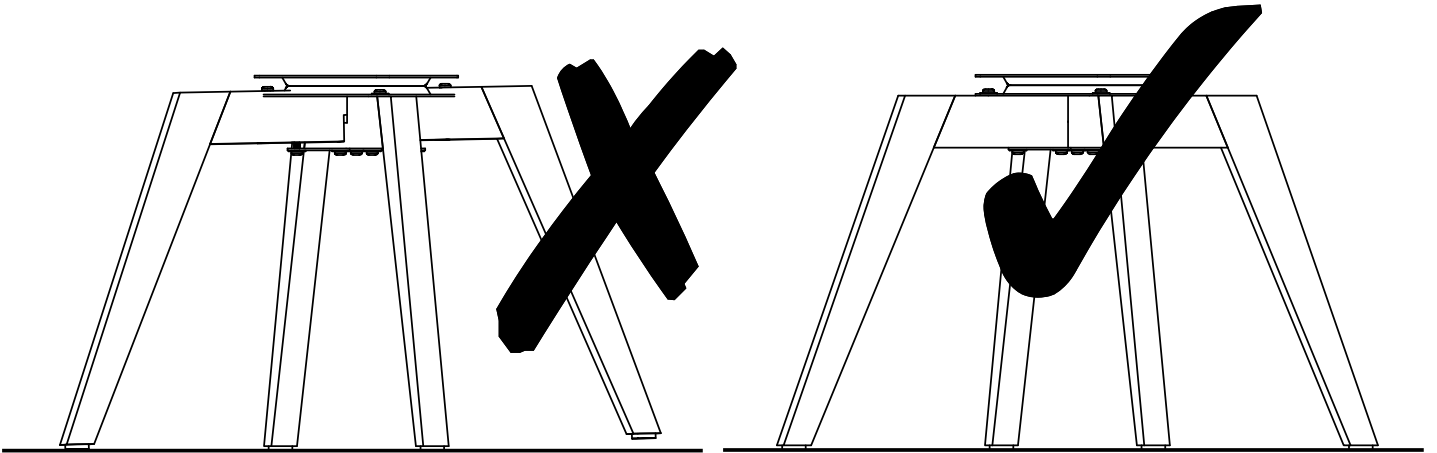

Fixtures and fittings supplied (actual size)			
Ref	Dimensions	Qty	Spare Qty
A	M6x18mm	8	1
B	M6x55mm	5	1

Fixtures and fittings supplied (not to scale)				
Ref	Dimensions	Qty	Spare Qty	Visual
C	Ø18mm	13	2	
D	5mm	1		
E	150x150mm	1		
F	Ø25mm	4	1	

LUCCA SWIVEL DINING CHAIR-W60222-Y05056

Assembly instructions

1.

2.

A	M6x18mm	4	
B	M6x55mm	1	
C	Ø18mm	5	
D	5mm	1	
E	150x150mm	1	
F	Ø25mm	4	

80%

3.

B	M6x55mm	4	
C	Ø18mm	4	
D	5mm	1	

4.

D	5mm	1	
---	-----	---	--

5.

NEXT

LUCCA SWIVEL DINING CHAIR-W60222-Y05056

Assembly instructions

Actual product size
H89.5 x W50 x D62cm