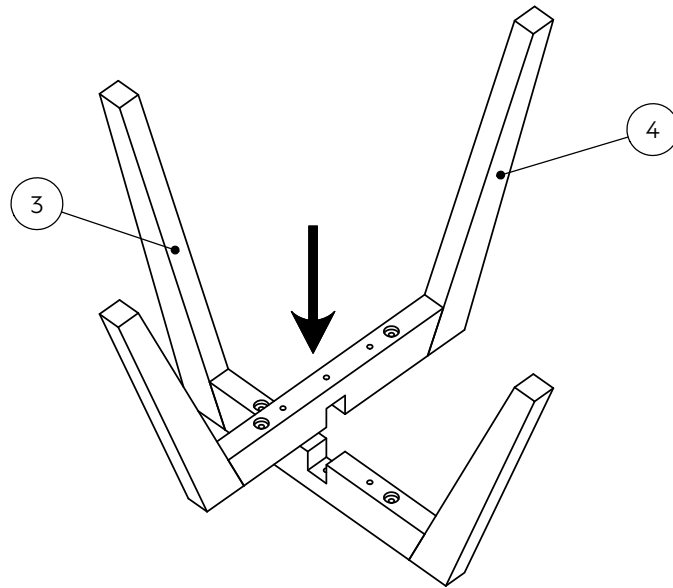

LUCCA SWIVEL DINING CHAIR-W60222-Y05056

Components supplied. Please use this guide if you require replacement parts.

Assembly instructions

Ref	Dimensions	Visual	Qty	Ctn
1	500x620mm		1	1
2	163x163mm		1	1
3	660x370mm		1	1
4	660x370mm		1	1

Fixtures and fittings supplied (actual size)			
Ref	Dimensions	Qty	Spare Qty
A	M6x18mm	8	1
B	M6x55mm	5	1

Fixtures and fittings supplied (not to scale)				
Ref	Dimensions	Qty	Spare Qty	Visual
C	Ø18mm	13	2	
D	5mm	1		
E	150x150mm	1		
F	Ø25mm	4	1	

LUCCA SWIVEL DINING CHAIR-W60222-Y05056

Assembly instructions

1.

2.

A	M6x18mm	4	
B	M6x55mm	1	
C	Ø18mm	5	
D	5mm	1	
E	150x150mm	1	
F	Ø25mm	4	

80%

3.

B	M6x55mm	4	
C	Ø18mm	4	
D	5mm	1	