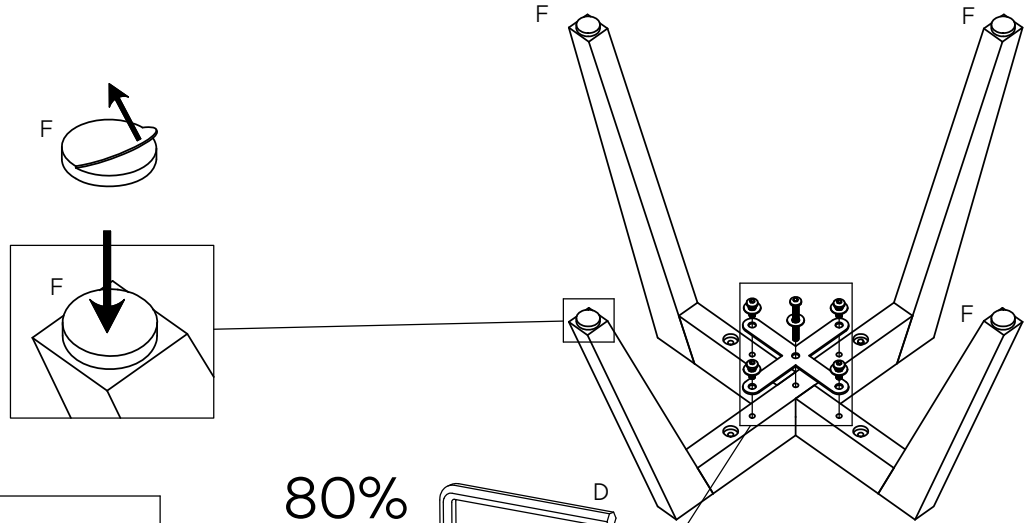

LUCCA SWIVEL DINING CHAIR-W60222-Y05056

Components supplied. Please use this guide if you require replacement parts.

Assembly instructions

Ref	Dimensions	Visual	Qty	Ctn
1	500x620mm		1	1
2	163x163mm		1	1
3	660x370mm		1	1
4	660x370mm		1	1

Fixtures and fittings supplied (actual size)			
Ref	Dimensions	Qty	Spare Qty
A	M6x18mm	8	1
B	M6x55mm	5	1

Fixtures and fittings supplied (not to scale)				
Ref	Dimensions	Qty	Spare Qty	Visual
C	Ø18mm	13	2	
D	5mm	1		
E	150x150mm	1		
F	Ø25mm	4	1	

LUCCA SWIVEL DINING CHAIR-W60222-Y05056

Assembly instructions

1.

2.

A	M6x18mm	4	
B	M6x55mm	1	
C	Ø18mm	5	
D	5mm	1	
E	150x150mm	1	
F	Ø25mm	4	

80%

3.

B	M6x55mm	4	
C	Ø18mm	4	
D	5mm	1	