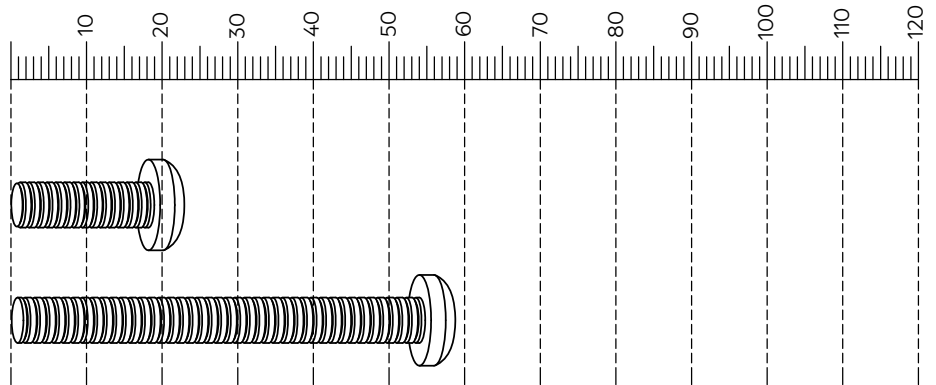

LUCCA SWIVEL DINING CHAIR-W60222-Y05056

Components supplied. Please use this guide if you require replacement parts.

Assembly instructions

Ref	Dimensions	Visual	Qty	Ctn
1	500x620mm		1	1
2	163x163mm		1	1
3	660x370mm		1	1
4	660x370mm		1	1

Fixtures and fittings supplied (actual size)			
Ref	Dimensions	Qty	Spare Qty
A	M6x18mm	8	1
B	M6x55mm	5	1

Fixtures and fittings supplied (not to scale)				
Ref	Dimensions	Qty	Spare Qty	Visual
C	Ø18mm	13	2	
D	5mm	1		
E	150x150mm	1		
F	Ø25mm	4	1	