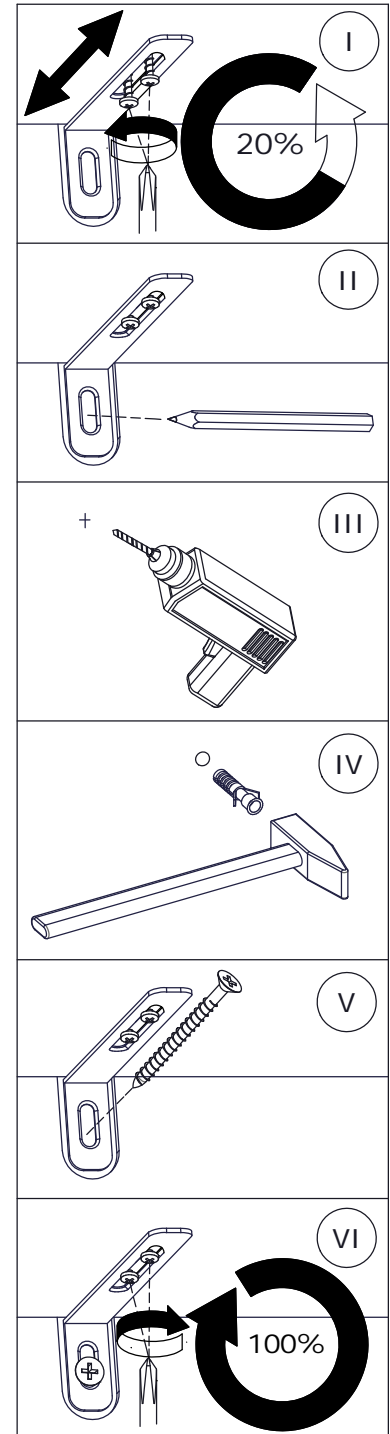

NEXT

ALDERLEY MARBLE SIDEBOARD - W89288

Assembly instructions

Actual product size
H78 x W151.4 x D40cm

IMPORTANT — RETAIN FOR FUTURE REFERENCE

Produced in China for Next Retail Ltd. W89288-2025-V1.

Need Help ?

With: Assembly instruction

Missing or damaged parts

CALL: 0333 777 8999

ALDERLEY MARBLE SIDEBOARD – W89288

Assembly instructions

BEFORE YOU START

Number of people required to assemble

Two people are required to assemble this item

ALDERLEY MARBLE SIDEBOARD - W89288

Assembly instructions

1.

2.

ALDERLEY MARBLE SIDEBORD - W89288

Assembly instructions

3.

We recommend the use of the wall belt provided for safety reasons. Wall fixings are not included please source suitable fixings for your wall type. If in doubt, please consult a qualified tradesperson. **WARNING:** Always ensure the wall to be drilled is free from hidden electrical wires, water and gas pipes.

ALDERLEY MARBLE SIDEBOARD - W89288
Assembly instructions

NEXT

ALDERLEY MARBLE SIDEBOARD - W89288
Assembly instructions

Actual product size
H78 x W151.4 x D40cm