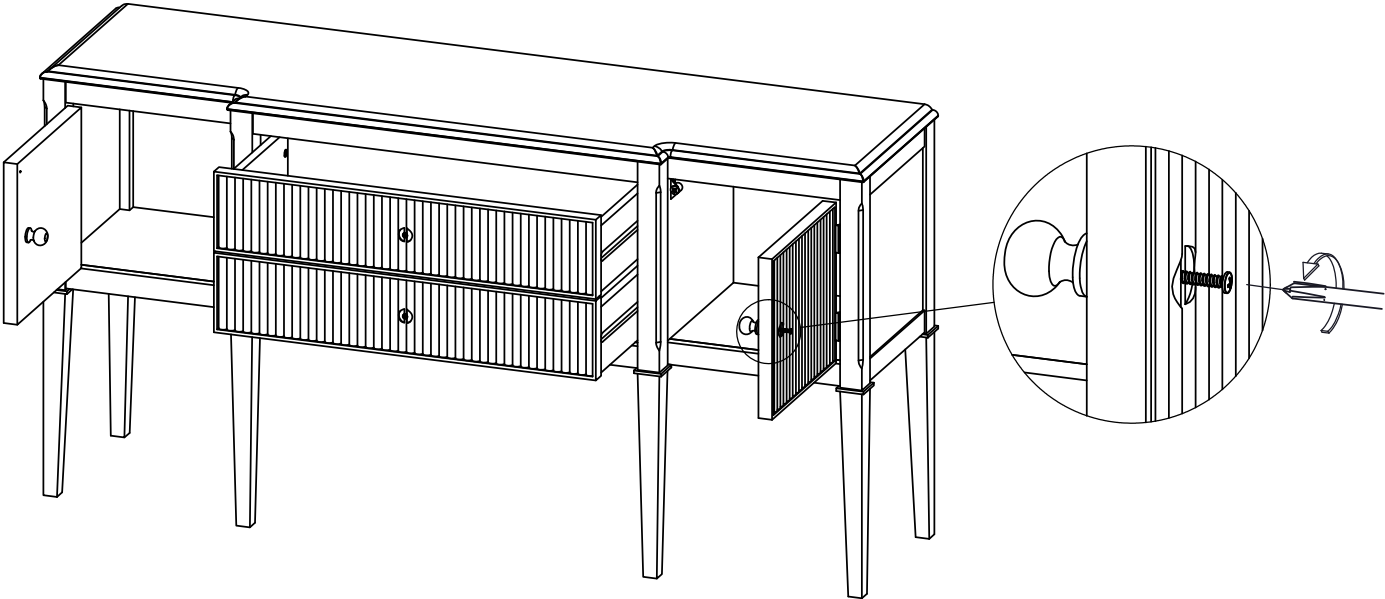

ALDERLEY MARBLE SIDEBOARD - W89288

Assembly instructions

1.