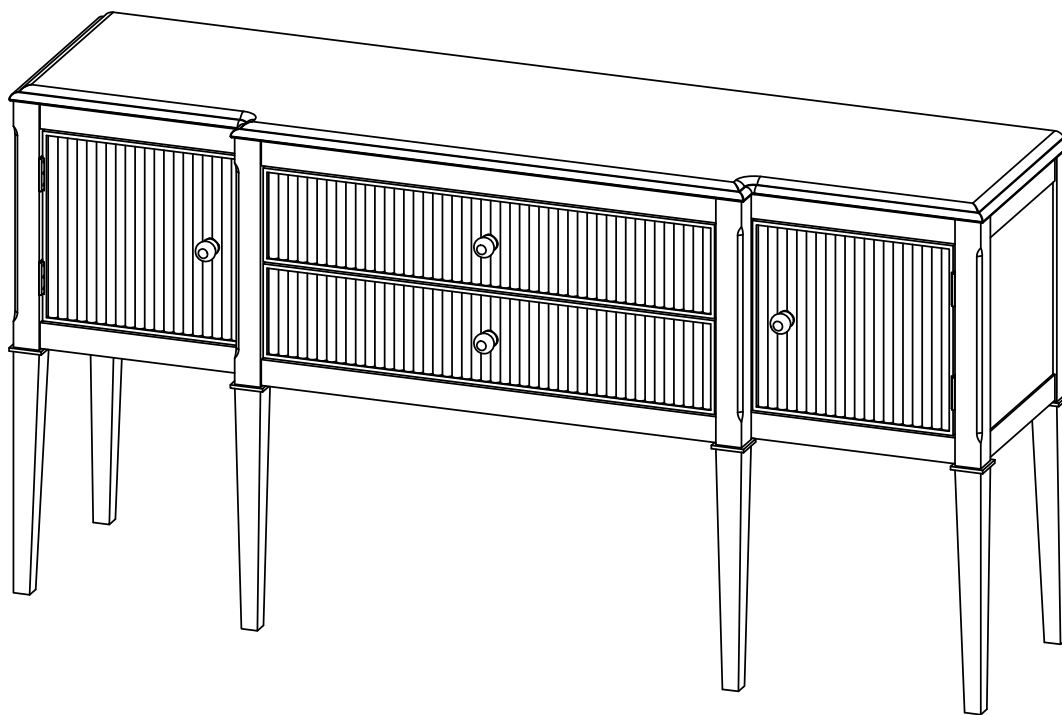

NEXT

ALDERLEY MARBLE SIDEBOARD - W89288

Assembly instructions

Actual product size
H78 x W151.4 x D40cm

IMPORTANT — RETAIN FOR FUTURE REFERENCE

Produced in China for Next Retail Ltd. W89288-2025-V1.

Need Help ?

ALDERLEY MARBLE SIDEBOARD - W89288
Assembly instructions

NEXT

ALDERLEY MARBLE SIDEBOARD - W89288
Assembly instructions

Actual product size
H78 x W151.4 x D40cm