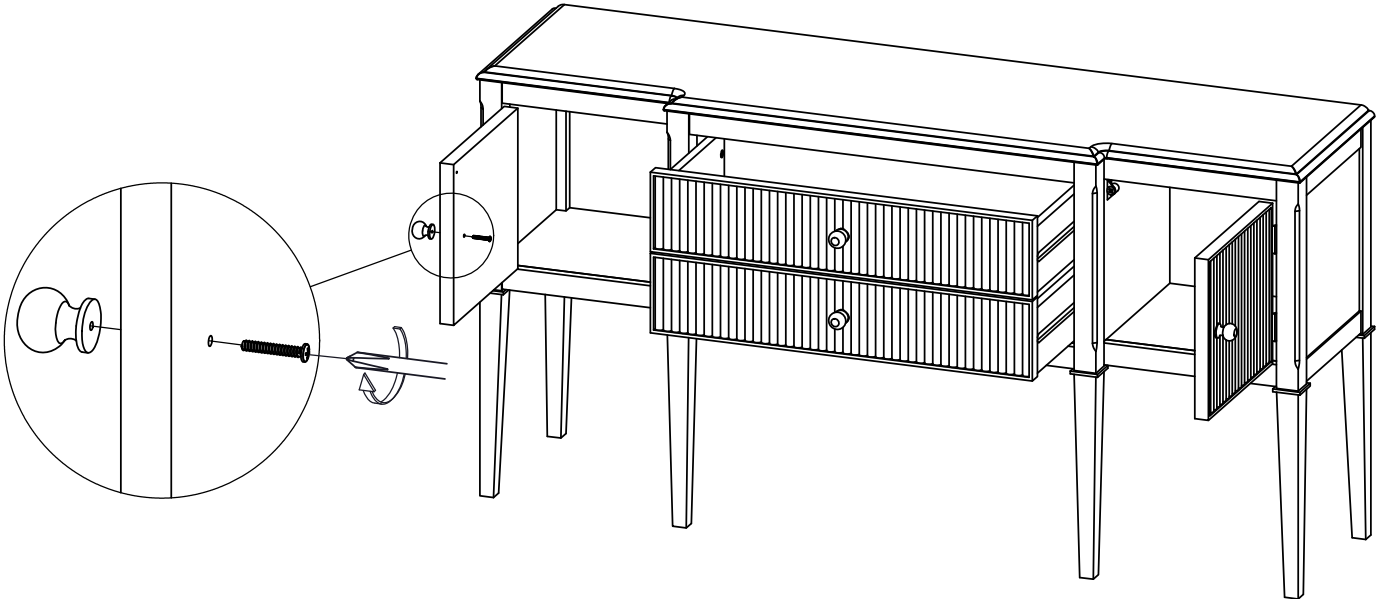

ALDERLEY MARBLE SIDEBOARD - W89288

Assembly instructions

1.

2.