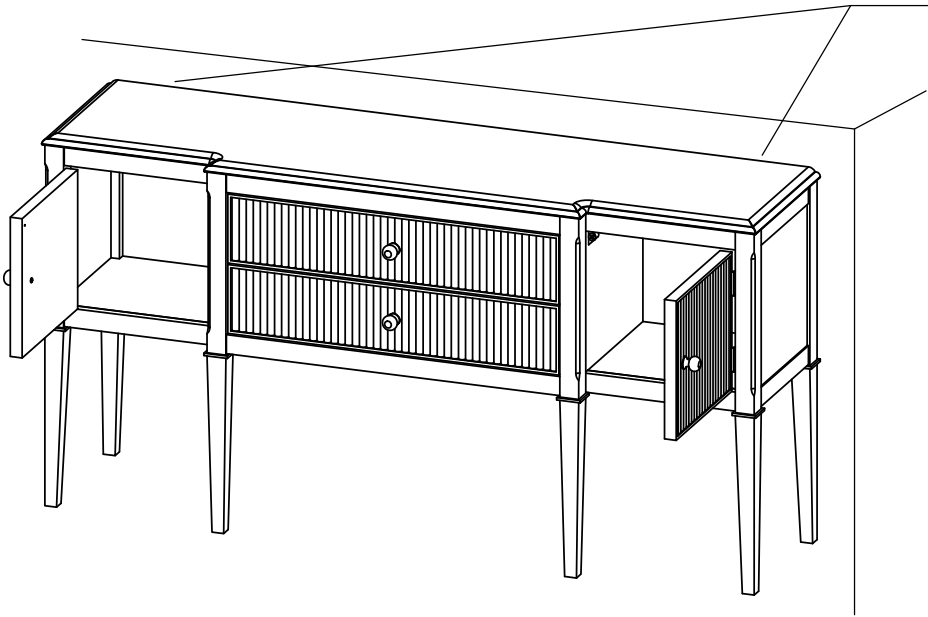

ALDERLEY MARBLE SIDEBOARD - W89288
Assembly instructions

NEXT

ALDERLEY MARBLE SIDEBOARD - W89288
Assembly instructions

Actual product size
H78 x W151.4 x D40cm