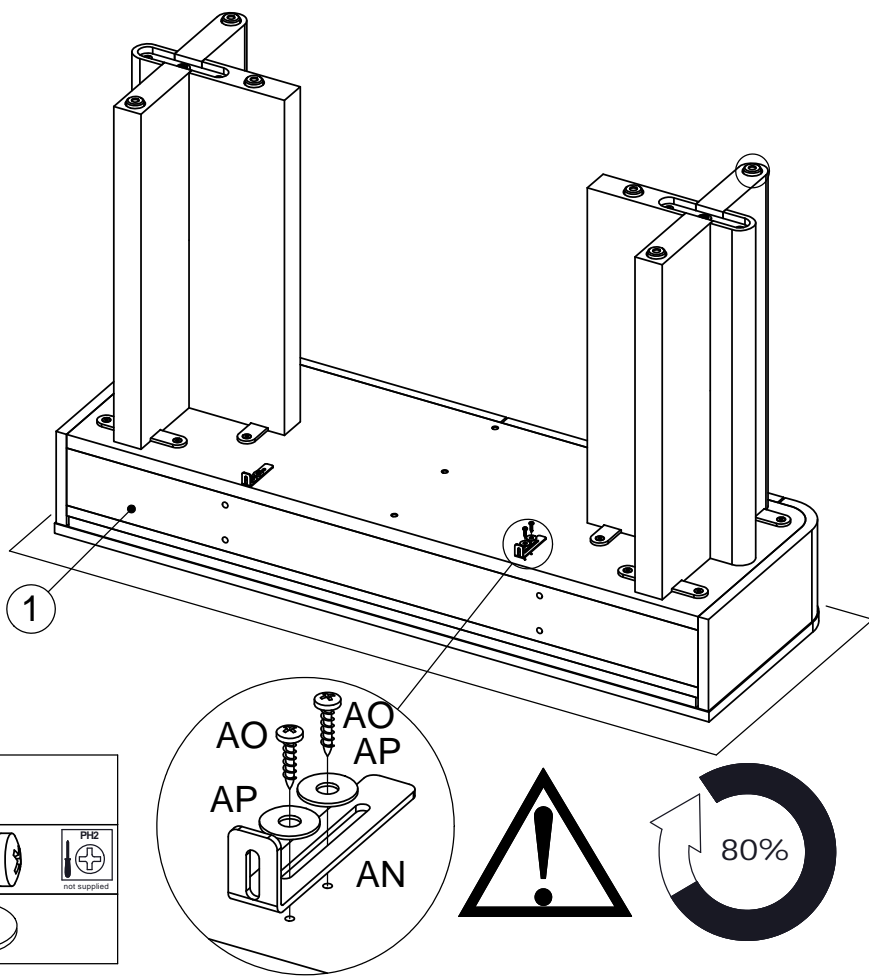

## Assembly instructions

5.

AM	M8 x 20mm	12	
AD	70 x 40 x 5mm	1	

6.

AN	80 x 30 x 20mm	2	
AO	Ø3.5 x 16mm	4	 
AP	Ø6/Ø16mm	4	

# AVIANO DRESSING TABLE - M07851 Y00744

Assembly instructions

7.

8.

AVIANO DRESSING TABLE - M07851 Y00744  
Assembly instructions

9.

AA	M8 x 22mm	8	
AD	70 x 40 x 5mm	1	