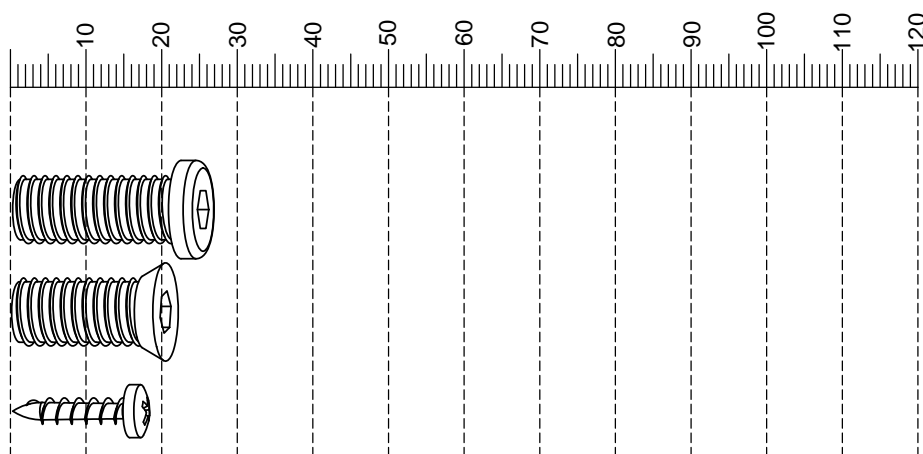

AVIANO DRESSING TABLE - M07851 Y00744

Assembly instructions

Fixtures and fittings supplied (actual size)			
Ref	Dimensions	Qty	Spare Qty
AA	M8 x 22mm	16	1
AM	M8 x 20mm	16	1
AO	Ø3.5 x 16mm	4	2

Fixtures and fittings supplied (actual size)				
Ref	Dimensions	Qty	Spare Qty	Visual
AN	85x30x20mm	2		
AC	Ø8/Ø22mm	8	1	
AD	70x40x5mm	1		
AE	160x30x5mm	8		
AP	Ø6/Ø16mm	4	4