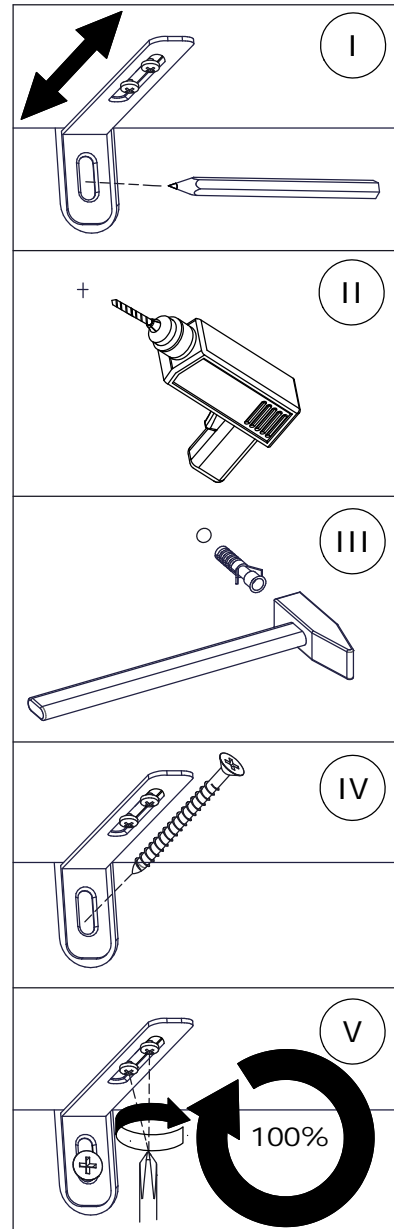

AVIANO DRESSING TABLE - M07851 Y00744

Assembly instructions

10.

We recommend the use of the wall attachment bracket/strap provided for safety reasons. Secure the strap to the wall with an appropriate screw and wall plug for your wall type (not provided). To hide the strap behind the unit, drill the hole lower than the top of unit. Attach the other end of the strap to the underside of the top panel with screw.

Warning: Always ensure intended wall area to be drilled is free from hidden electrical wires, water and gas pipes. NB: Wall fixings are not included—Please source suitable fixing for your wall type. If in doubt please consult a qualified trades person. Please ensure you secure your product to the wall for your and your family's safety before you use it.