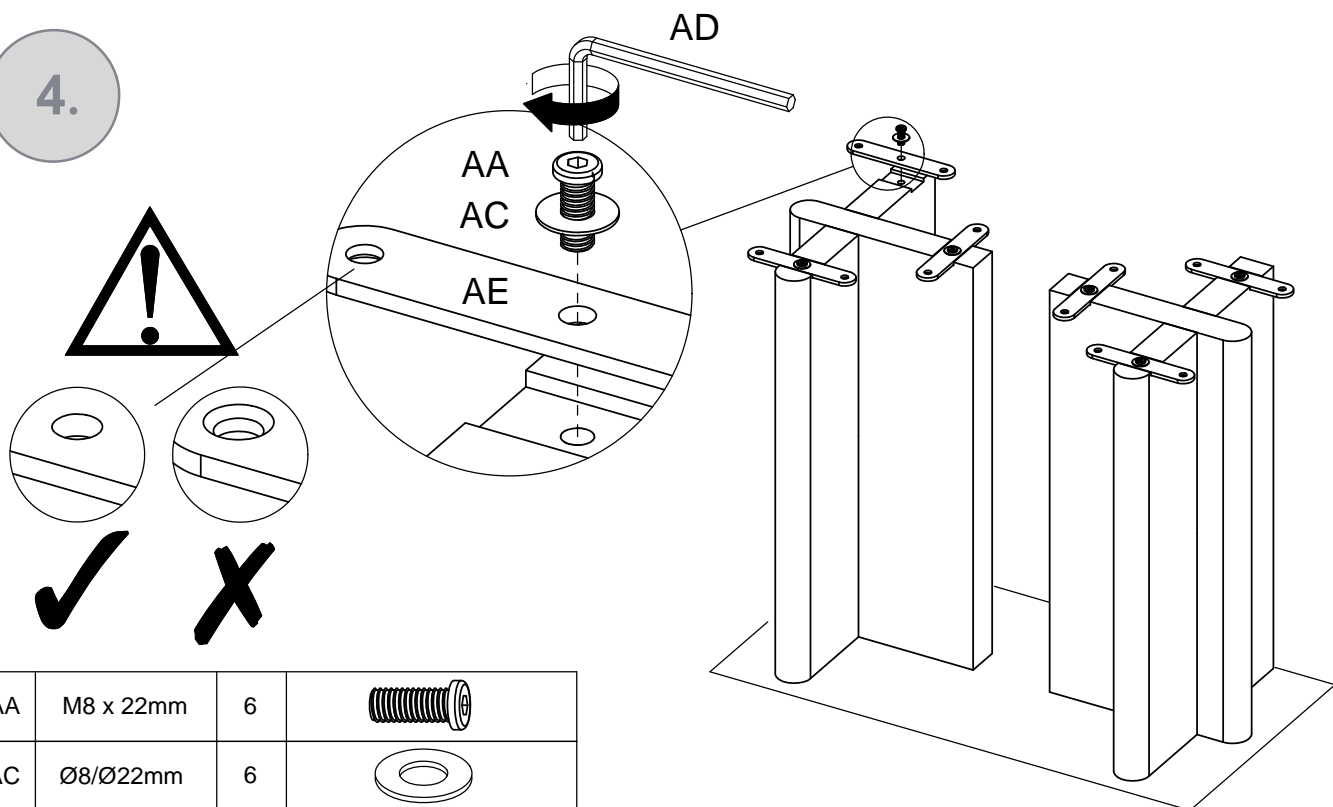

AVIANO DRESSING TABLE - M07851 Y00744

Assembly instructions

3.

4.

AA	M8 x 22mm	6	
AC	Ø8/Ø22mm	6	
AD	70 x 40 x 5mm	1	
AE	160 x 30 x 5mm	6