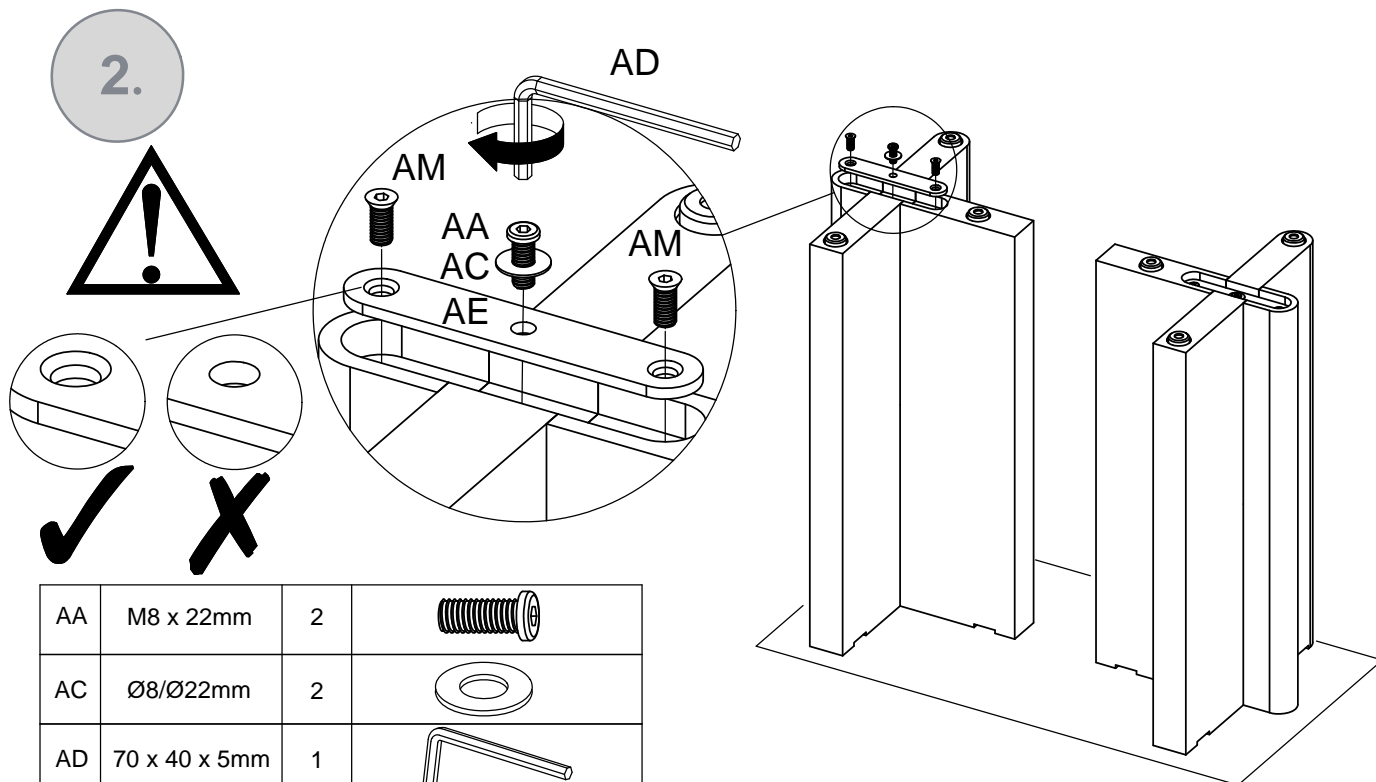

AVIANO DRESSING TABLE - M07851 Y00744

Assembly instructions

AA	M8 x 22mm	2	
AC	Ø8/Ø22mm	2	
AD	70 x 40 x 5mm	1	
AE	160 x 30 x 5mm	2	
AM	M8 x 20mm	4