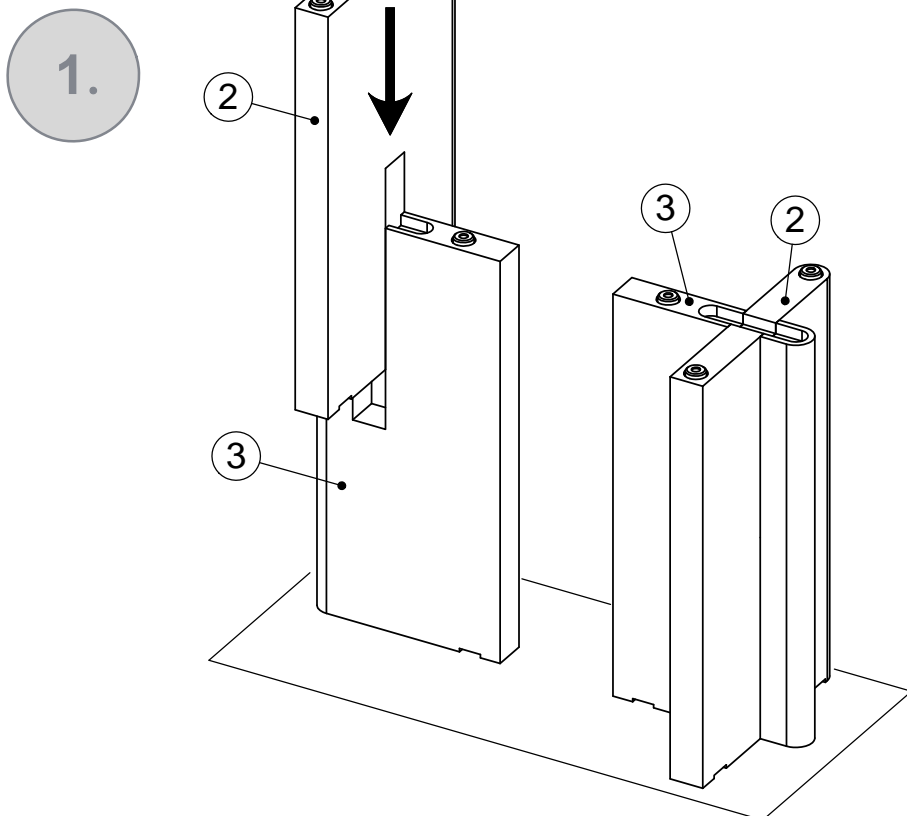

AVIANO DRESSING TABLE - M07851 Y00744

Assembly instructions

AA	M8 x 22mm	2	
AC	Ø8/Ø22mm	2	
AD	70 x 40 x 5mm	1	
AE	160 x 30 x 5mm	2	
AM	M8 x 20mm	4