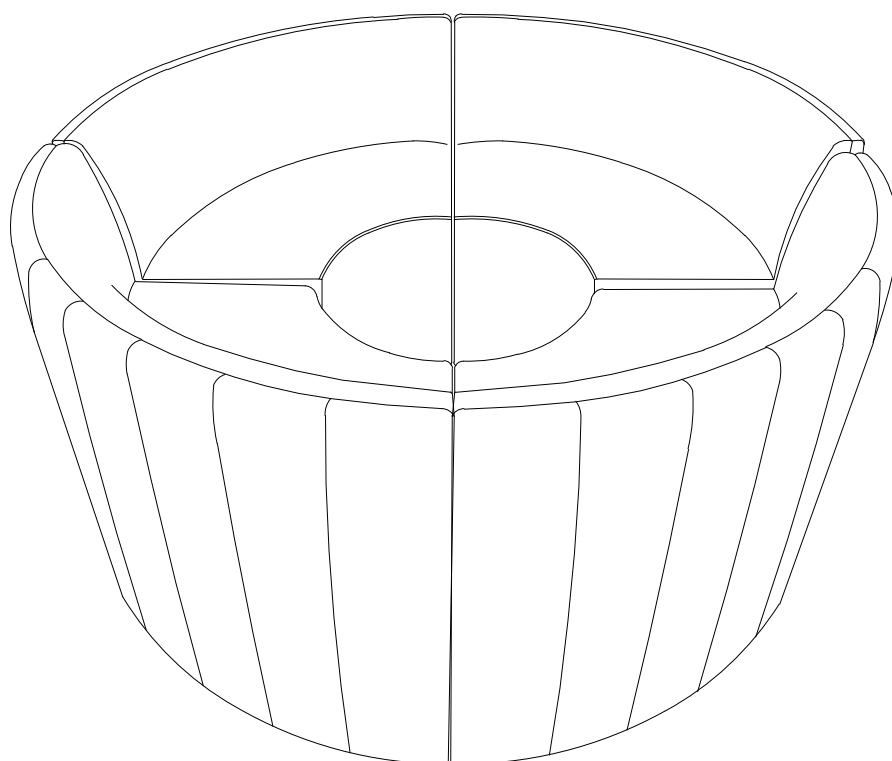

# NEXT

ROUND BENCH - B85748,Q78306,Y05025,Y05027

Instructions

Actual product size

H70 x W156 x D156cm

Item number	Fabric - Leg	Fabric composition
B85748,Y05027	Soft Velvet Sage	100% polyester
Q78306,Y05025	Monza Faux Leather Charcoal	100% polyester