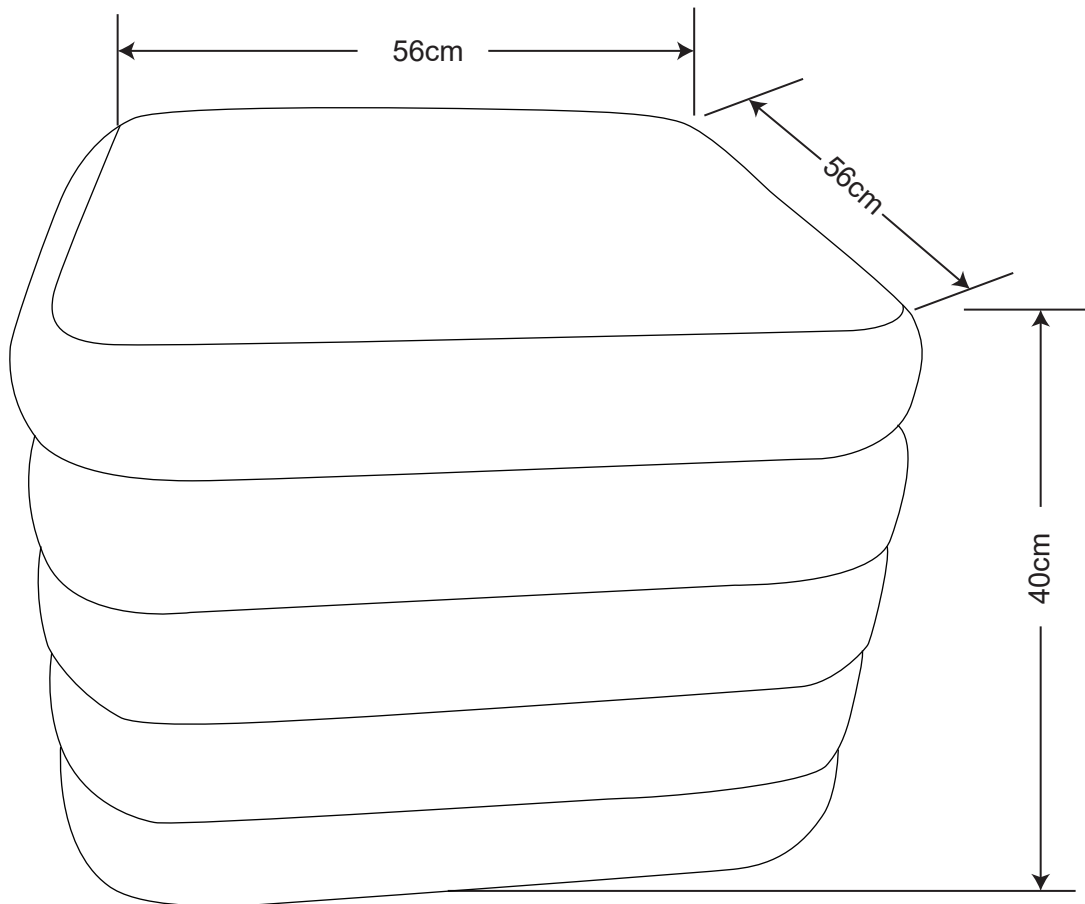

## STELLA SQUARE FOOTSTOOL

Care Instructions

Actual product size:  
56 x 56 x H40 cm