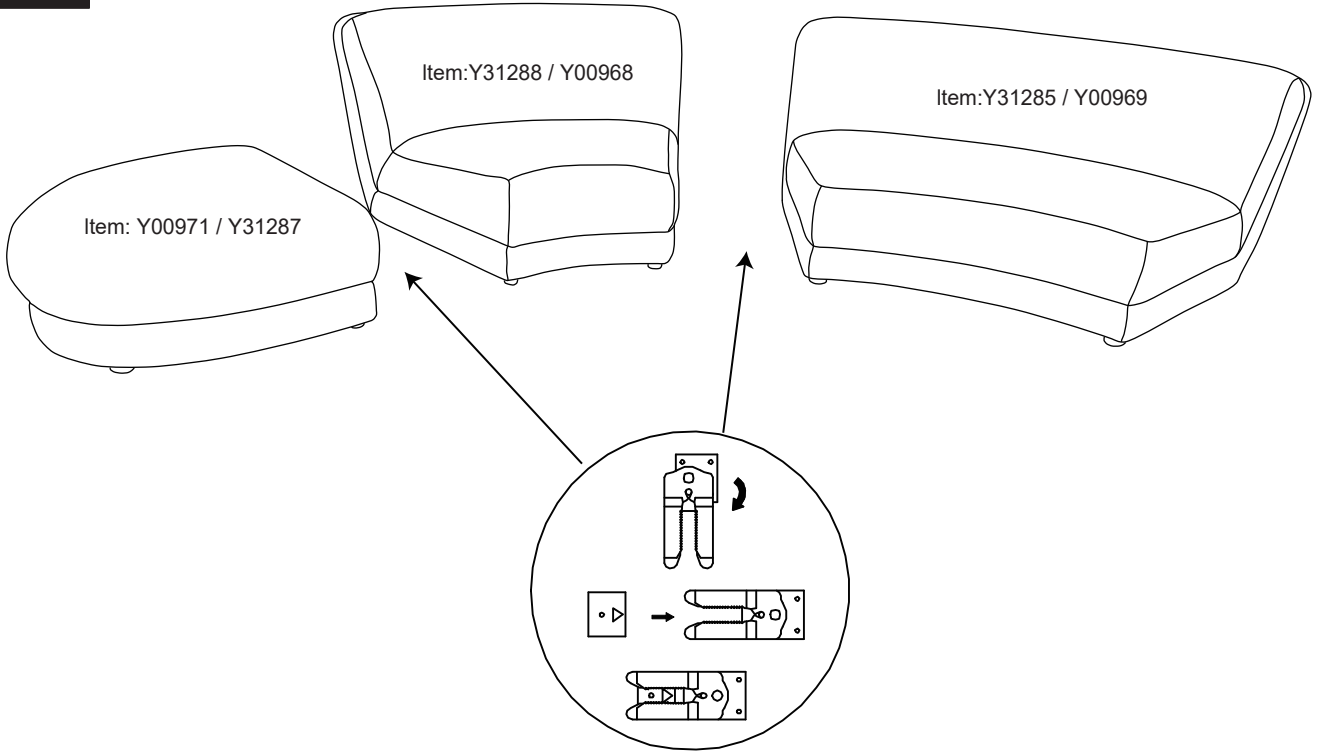

Fixtures and fittings supplied (not to scale)

Ref	Dimensions	Qty	Spare Qty	Visual
N7	N/A	4	N/A	
M11	N/A	1	N/A	

1

N7

N/A

4

2

NEXT

ADDISON MODULAR

Y00971 / Y31287

Assembly instructions

3

4

NEXT

ADDISON MODULAR Y00971 / Y31287 Assembly instructions

5

Y00971 / Y31287

Actual product size

Double size:H78 x W180 x D109 cm

Warnings

We suggest you retain these instructions for future reference.

Keep fittings out of children's reach and keep children well away from construction area.