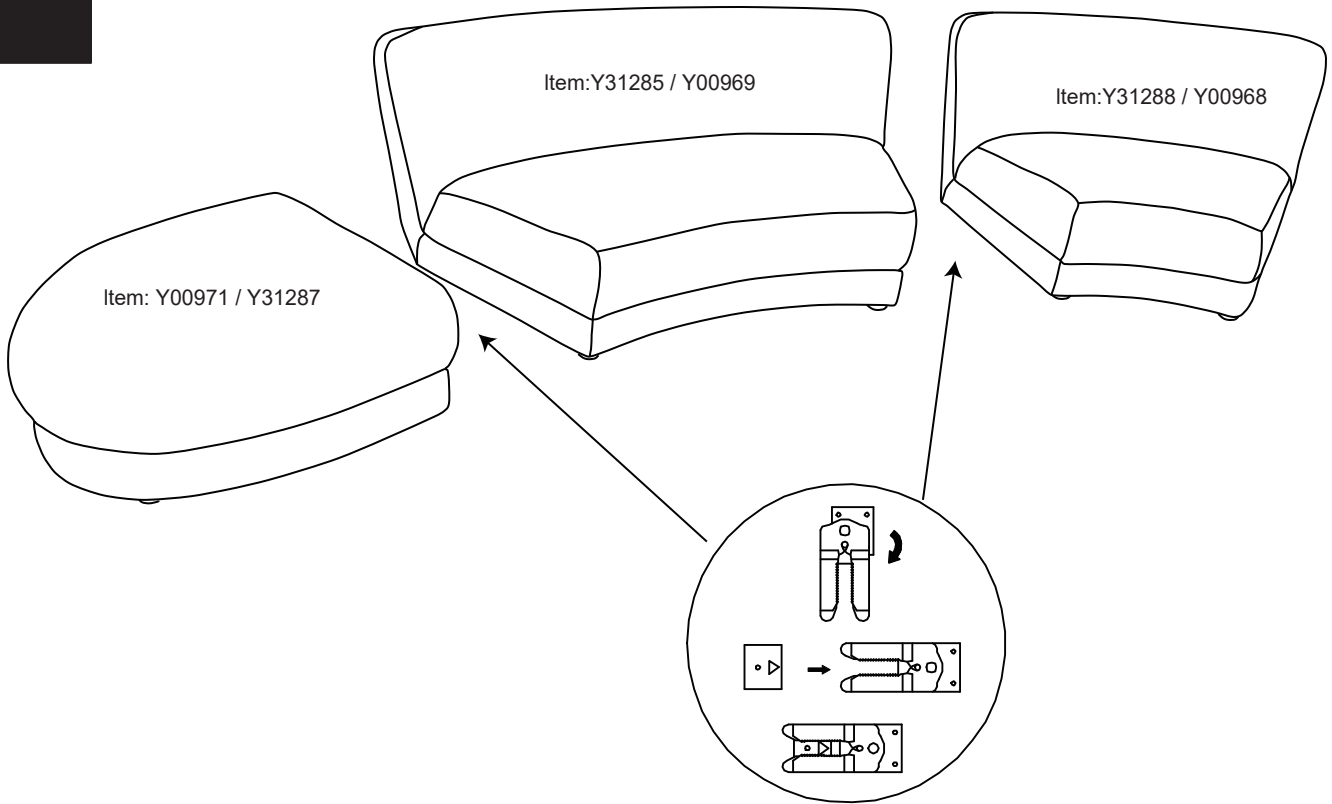

NEXT

ADDISON MODULAR

Y00971 / Y31287

Assembly instructions

3

4