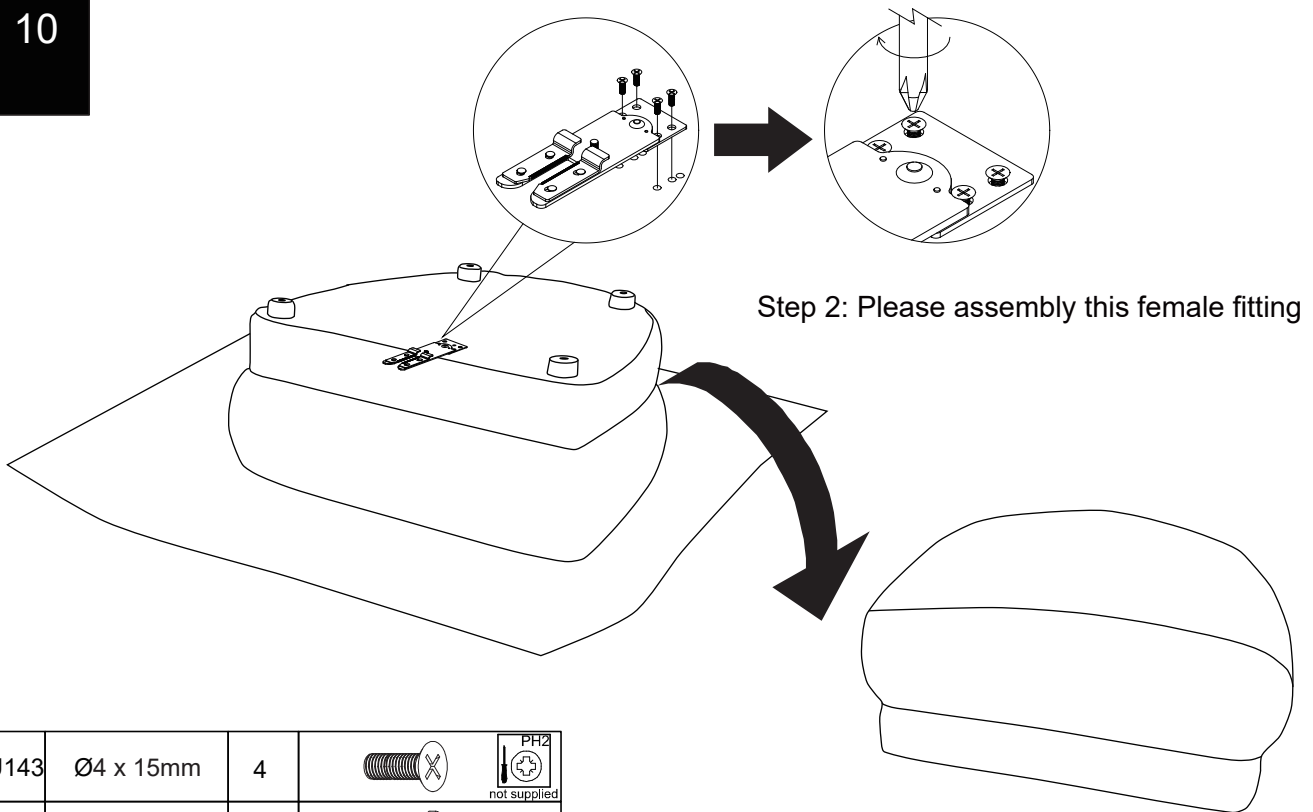

NEXT ADDISON MODULAR

Y00971 / Y31287
Assembly instructions

9

10

U143	Ø4 x 15mm	4	 not supplied
M11	N/A	1