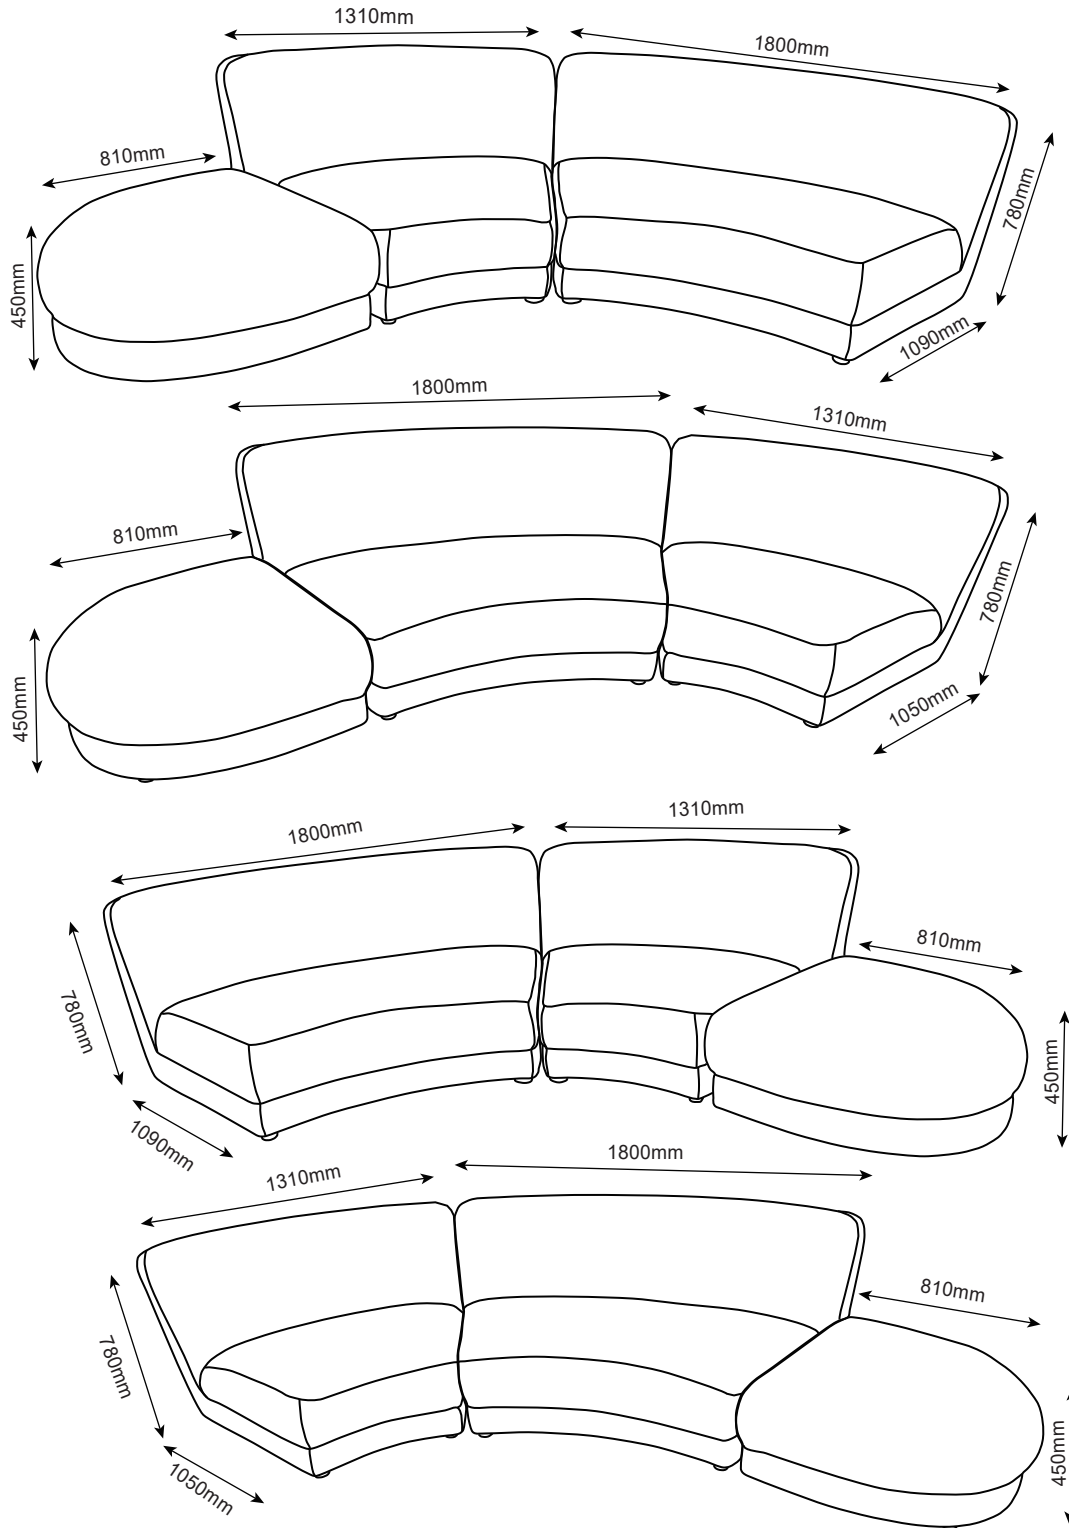

Components supplied. Please use this guide if you require replacement parts.

Ref	Dimensions	Visual	Qty	Ctn
1	81x83cm		1	1

Fixtures and fittings supplied (actual size)

Ref	Dimensions	Qty	Spare Qty
U143	Ø4 x 15mm	4	1

Y00971 / Y31287

Actual product size

Double size:H78 x W180 x D109 cm

Warnings

We suggest you retain these instructions for future reference.

Keep fittings out of children's reach and keep children well away from construction area.