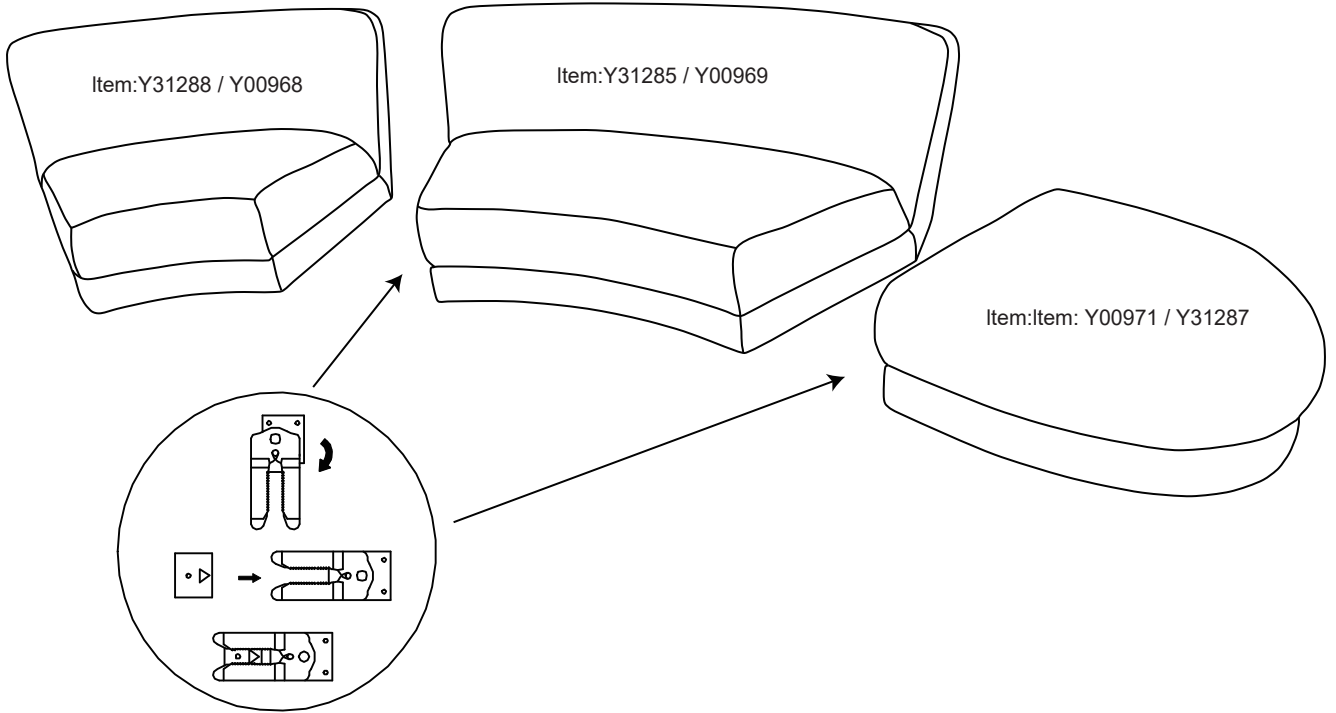

9

10

U143	Ø4 x 15mm	4	  not supplied
M11	N/A	1	

11

12

13

14

NEXT ADDISON MODULAR

Y00971 / Y31287

Actual product size

Double size:H78 x W180 x D109 cm

Warnings

We suggest you retain these instructions for future reference.

Keep fittings out of children's reach and keep children well away from construction area.