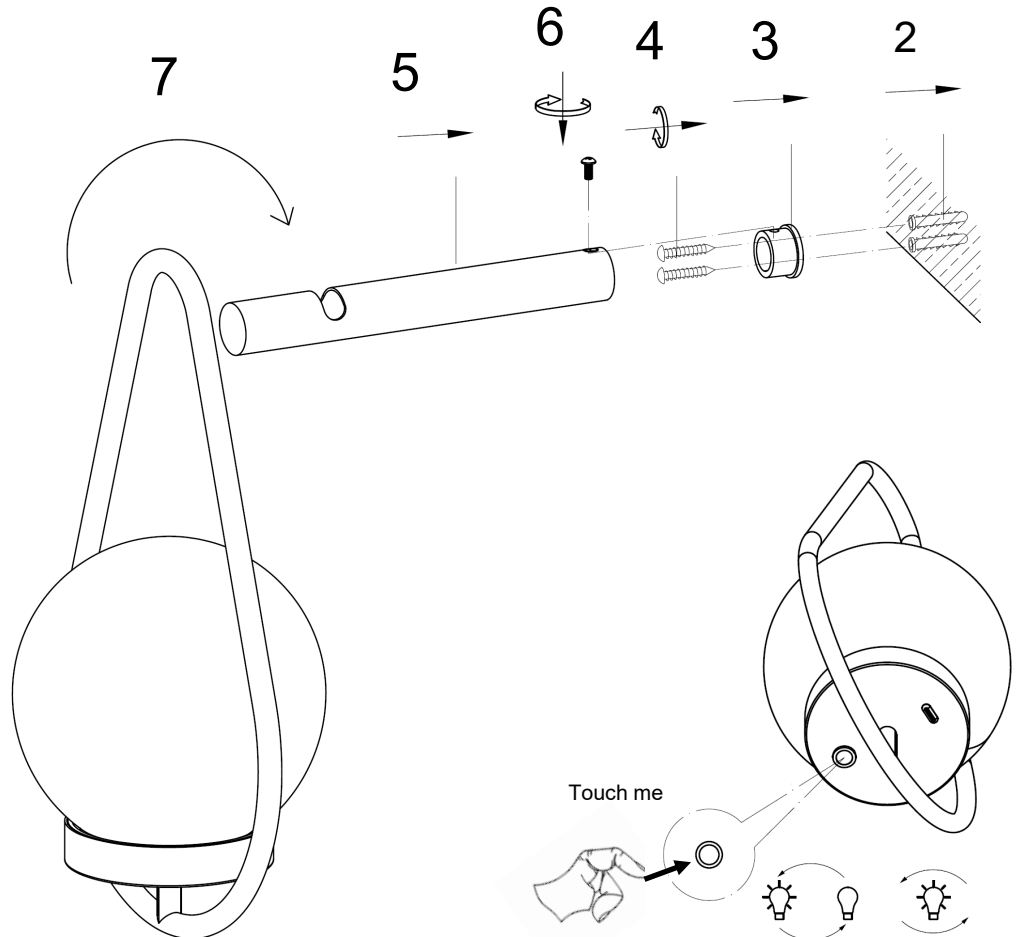

6-8hrs
Operating time

8

2hrs
1 X18650 –
2600mA, 3.7V

1

Q.C APPROVED
24/07/2025
ISSUE 1