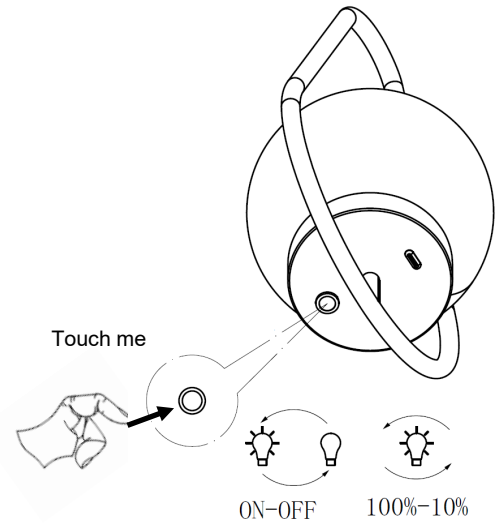

6-8hrs
Operating time

8

2hrs
1 X18650 –
2600mA, 3.7V

1

Q.C APPROVED
24/07/2025
ISSUE 1