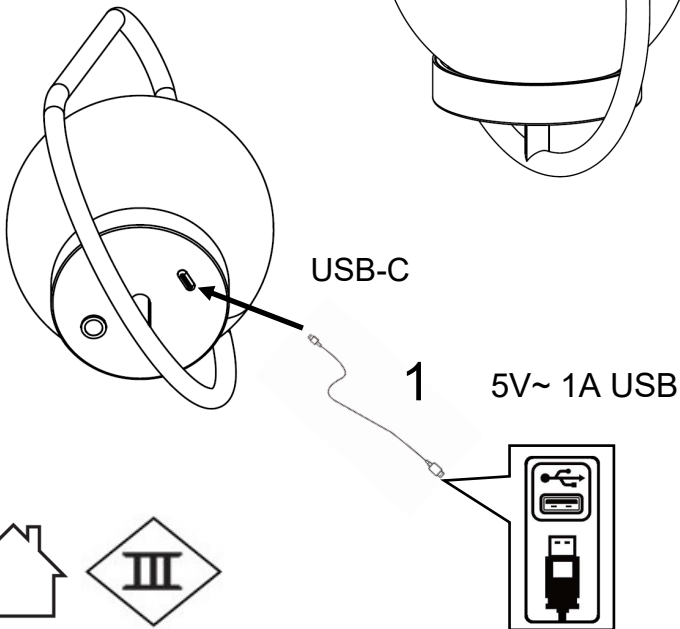

6-8hrs
Operating time

8

2hrs
1 X18650 –
2600mA, 3.7V

1

Q.C APPROVED
24/07/2025
ISSUE 1