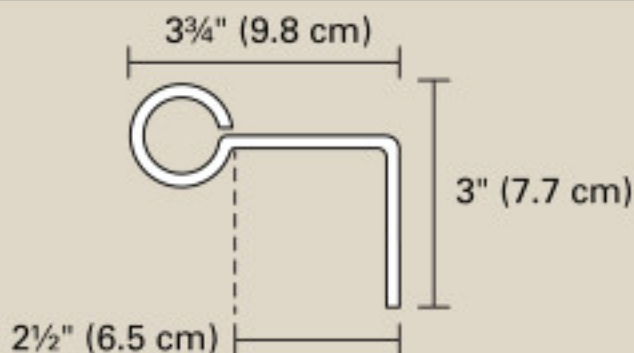

CLEO 1" DIAMETER SINGLE ROD 36-66" (91-168 cm)

SCREWS &
ANCHORS

6 SETS

CONNECTOR 1 PC

BRACKETS

3 PCS

FINIALS

2 PCS

RODS

4 PCS ADJUSTABLE 36" TO 66"