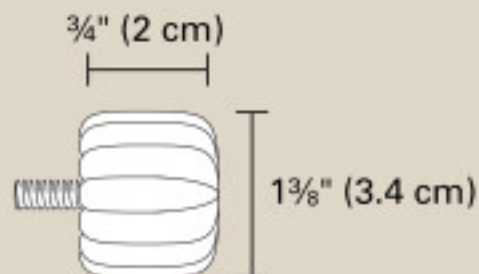

CLEO 1" DIAMETER SINGLE ROD 36-66" (91-168 cm)

SCREWS &
ANCHORS

6 SETS

CONNECTOR 1 PC

BRACKETS

3 PCS

FINIALS

2 PCS

RODS

4 PCS ADJUSTABLE 36" TO 66"