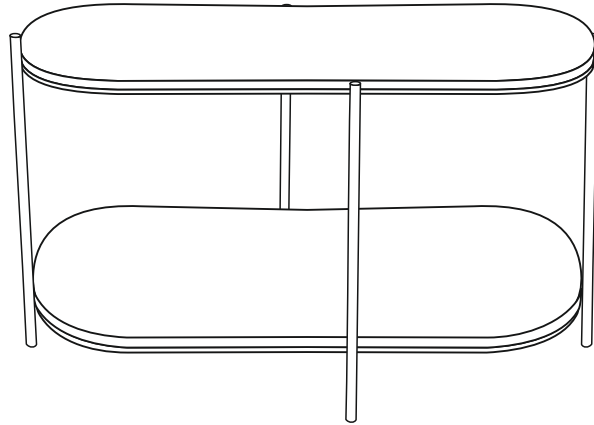

706373

Iron coffee table w/brown marble top & bottom.

SINCE  1972

**LIBRA**

DISTINCTIVE INTERIORS

A		Marble top	2
B		Metal fame	1

STEP 1

Put the marble carefully on the lower metal frame.

STEP 2

Put the marble carefully on the metal top of frame

Now your item is complete and ready for use

---