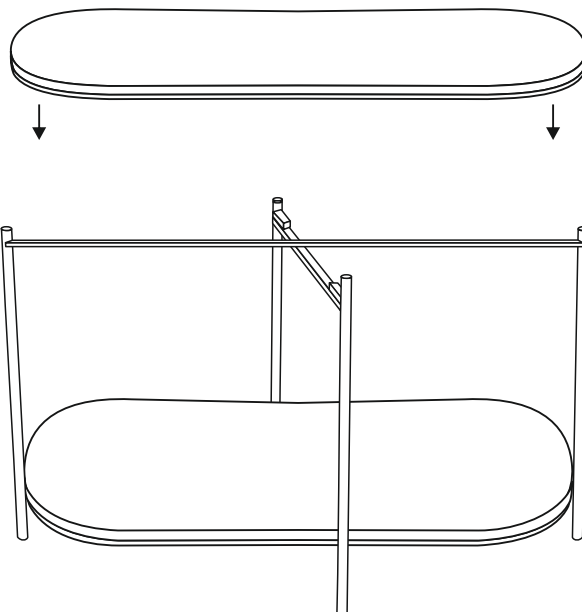

706373

Iron coffee table w/brown marble top & bottom.

SINCE  1972

**LIBRA**

DISTINCTIVE INTERIORS

A		Marble top	2
B		Metal fame	1

STEP 1

Put the marble carefully on the lower metal frame.

STEP 2

Put the marble carefully on the metal top of frame

Now your item is complete and ready for use

---