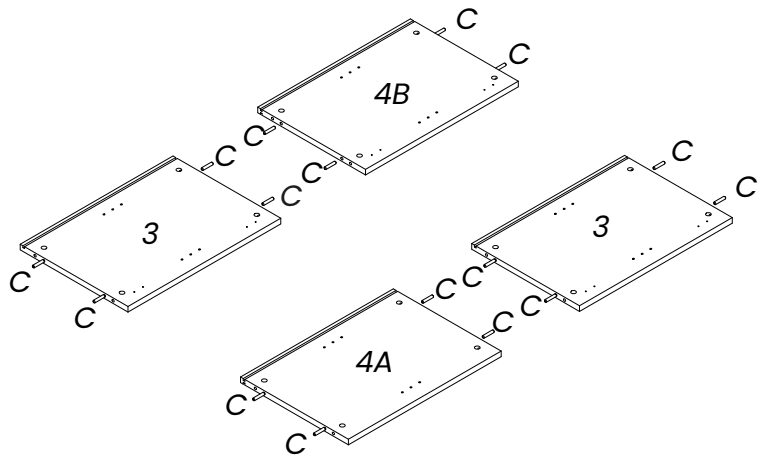

x2

9

x1

STEP 3

STEP 4

Raphael 3 Door Sideboard, Walnut

CF_HE24117/WAL_bundle

PRODUCT PARTS INCLUDED

Φ15x12

Ax16

M6x35

Bx16

Φ8x40

Cx16

3.5x15

Dx54