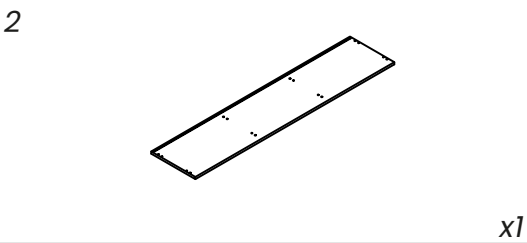

 +44 (0) 208 185 6960

 info@cultfurniture.com

 www.cultfurniture.com

Raphael 3 Door Sideboard, Walnut

CF_HE24117/WAL_bundle

PRODUCT PARTS INCLUDED

STEP 1

STEP 2

Raphael 3 Door Sideboard, Walnut

CF_HE24117/WAL_bundle

PRODUCT PARTS INCLUDED

7

x2

8A

x1

8B