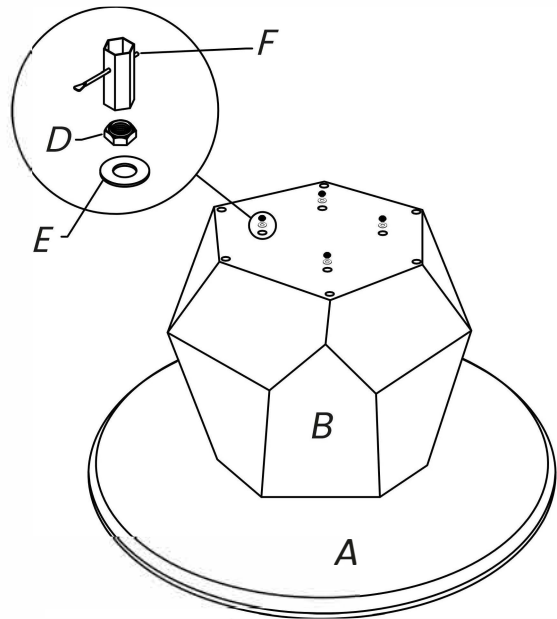

C

Lilian 4 Seat Round Dining Table

CF_E1184

PRODUCT PARTS INCLUDED

A

B

C

SCREW ROD(MBX750MM) x4

D

SCREW(B#) x4

E

WASHER(MBX18MM) x4

F

Requires three people to assemble

STEP 1

STEP 2

Assembled