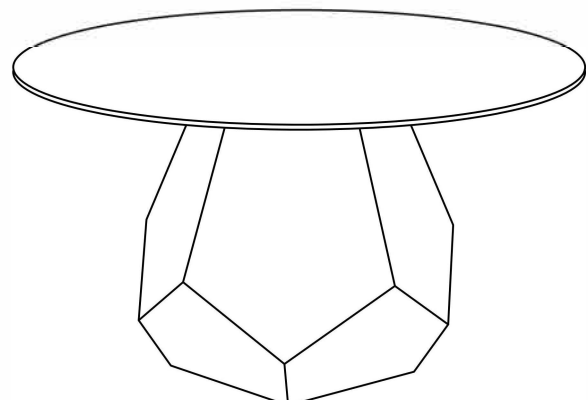

C

Lilian 4 Seat Round Dining Table

CF_E1184

PRODUCT PARTS INCLUDED

A

B

C

SCREW ROD(MBX750MM) x4

D

SCREW(B#) x4

E

WASHER(MBX18MM) x4

F

Requires three people to assemble

STEP 1

STEP 2

Assembled