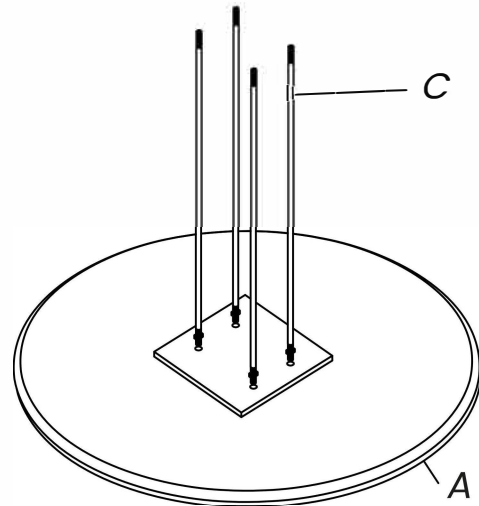

C

Lilian 4 Seat Round Dining Table

CF_E1184

PRODUCT PARTS INCLUDED

A

B

C

SCREW ROD(MBX750MM) x4

D

SCREW(B#) x4

E

WASHER(MBX18MM) x4

F

Requires three people to assemble

STEP 1