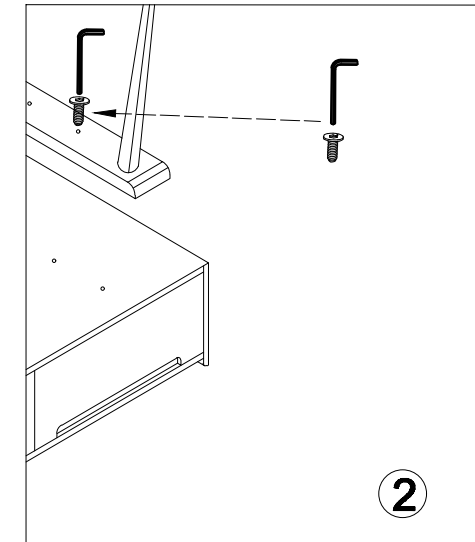

## SOUTHWARK DESK SMALL

1 X DESK UNIT TOP

2 X DESK UNIT LEGS

6 X ALLEN BOLT  
6X35MM

1 X ALLEN KEY  
4MM

6 X WASHER

1

3

2

**ASSEMBLED**

**NOTE : PLEASE ASSEMBLE ON A MAT OR CARPET  
DURING ASSEMBLY ENSURE LABELLED FIXING POINTS MATCH**