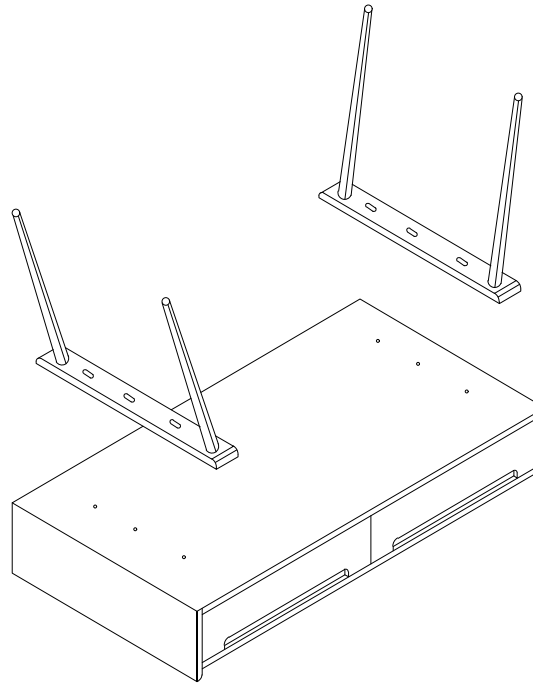

## SOUTHWARK DESK SMALL

1 X DESK UNIT TOP

2 X DESK UNIT LEGS

6 X ALLEN BOLT  
6X35MM

1 X ALLEN KEY  
4MM

6 X WASHER

1

3

2

**ASSEMBLED**

**NOTE : PLEASE ASSEMBLE ON A MAT OR CARPET  
DURING ASSEMBLY ENSURE LABELLED FIXING POINTS MATCH**