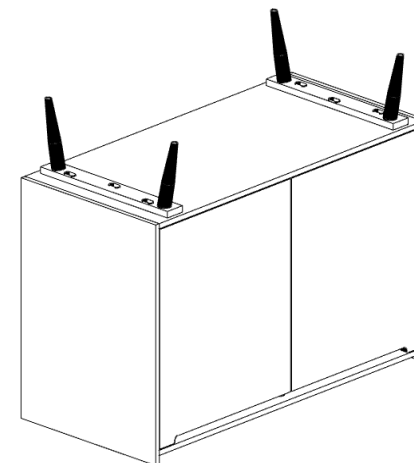

SWOON

SOUTHWARK CABINET

2 x Leg

1 x Cabinet

6 x Allen Bolt M6 x 20mm

6 x Metal Washer 8x16mm

1 x Allen Key 4 mm

1

2

3

4

5

“Important”

Use mat or carpet to assemble the product to avoid scratches.