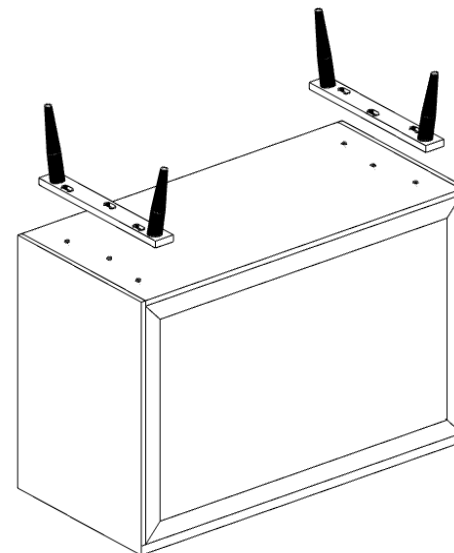

SWOON

SOUTHWARK CABINET

2 x Leg

1 x Cabinet

6 x Allen Bolt M6 x 20mm

6 x Metal Washer 8x16mm

1 x Allen Key 4 mm

1

2

3

4

5

“Important”

Use mat or carpet to assemble the product to avoid scratches.