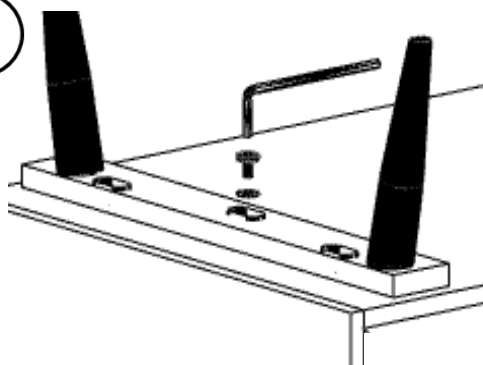

SWOON

SOUTHWARK CABINET

2 x Leg

1 x Cabinet

6 x Allen Bolt M6 x 20mm

6 x Metal Washer 8x16mm

1 x Allen Key 4 mm

1

2

3

4

5

“Important”

Use mat or carpet to assemble the product to avoid scratches.