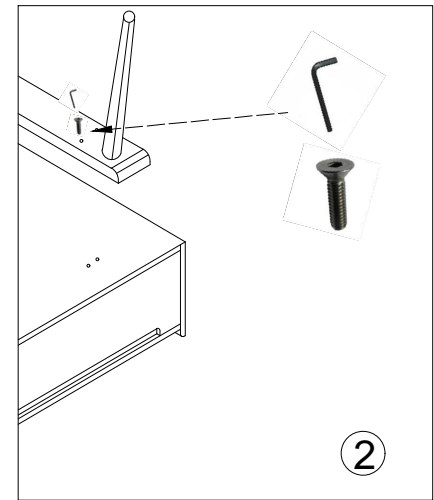

SWOON

SOUTHWARK MEDIA UNIT LARGE

SKWN235

1 X MEDIS UNIT TOP

2 X MEDIA LEGS

8 X ALLEN BOLT
6x30MM

1 X ALLEN KEY
4MM

8 X WASHER

1

2

3

ASSEMBLED
NOTE : PLEASE ASSEMBLE ON A MAT OR CARPET