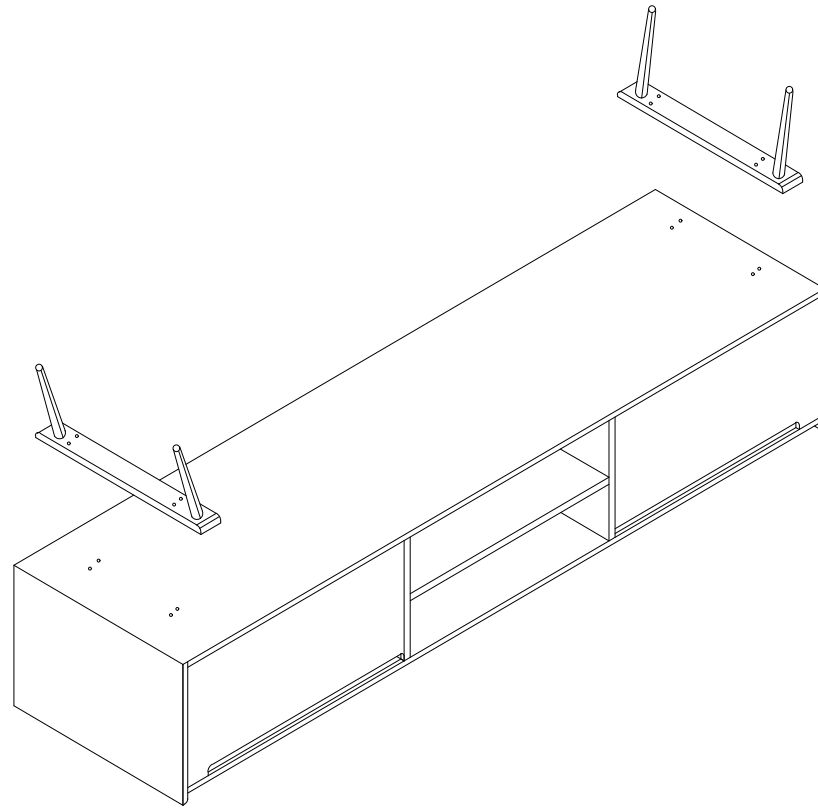

SWOON

SOUTHWARK MEDIA UNIT LARGE

SKWN235

1 X MEDIS UNIT TOP

2 X MEDIA LEGS

8 X ALLEN BOLT
6x30MM

1 X ALLEN KEY
4MM

8 X WASHER

1

2

3

ASSEMBLED
NOTE : PLEASE ASSEMBLE ON A MAT OR CARPET