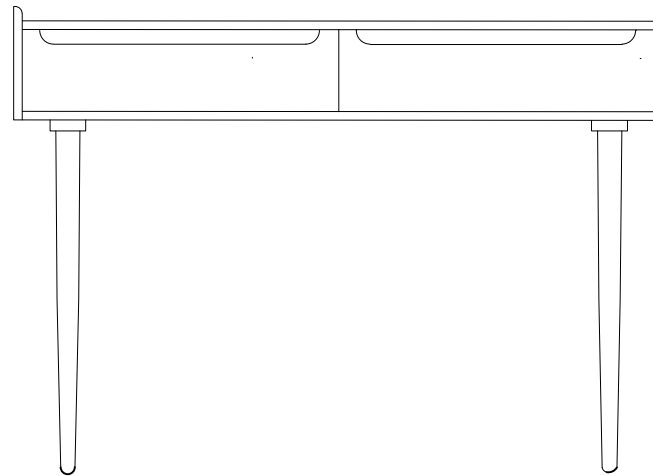

SWOON

SOUTHWARK DESK LARGE

1X DESK UNIT TOP

2 X DESK UNIT LEGS

6 X ALLEN BOLT
6X35MM

1 X ALLEN KEY

6 X WASHER

1

2

3

ASSEMBLED

**NOTE : PLEASE ASSEMBLE ON A MAT OR CARPET
DURING ASSEMBLY ENSURE LABELLED FIXING POINTS MATCH**