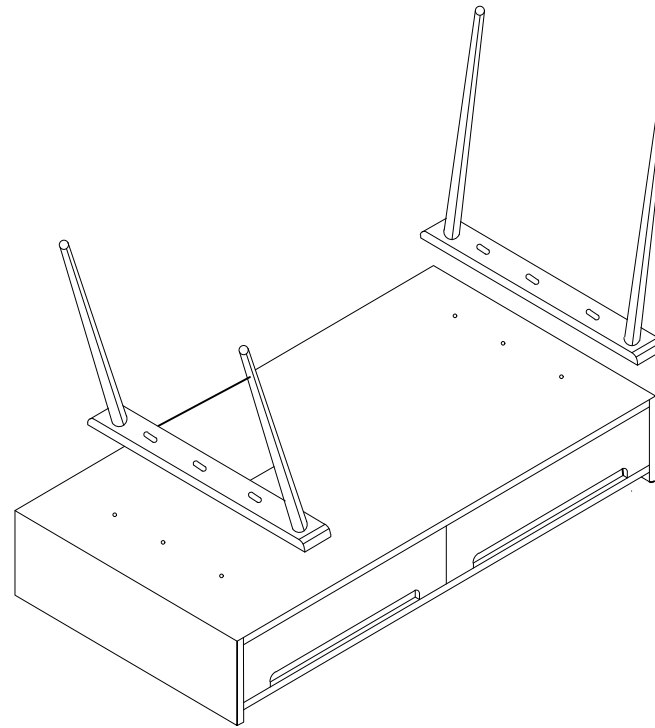

SWOON

SOUTHWARK DESK LARGE

1X DESK UNIT TOP

2 X DESK UNIT LEGS

6 X ALLEN BOLT
6X35MM

1 X ALLEN KEY

6 X WASHER

1

2

3

ASSEMBLED

**NOTE : PLEASE ASSEMBLE ON A MAT OR CARPET
DURING ASSEMBLY ENSURE LABELLED FIXING POINTS MATCH**