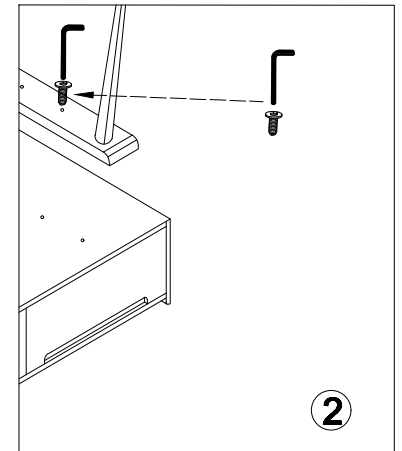

SWOON

SOUTHWARK DESK LARGE

1X DESK UNIT TOP

2 X DESK UNIT LEGS

6 X ALLEN BOLT
6X35MM

1 X ALLEN KEY

6 X WASHER

1

2

3

ASSEMBLED

**NOTE : PLEASE ASSEMBLE ON A MAT OR CARPET
DURING ASSEMBLY ENSURE LABELLED FIXING POINTS MATCH**