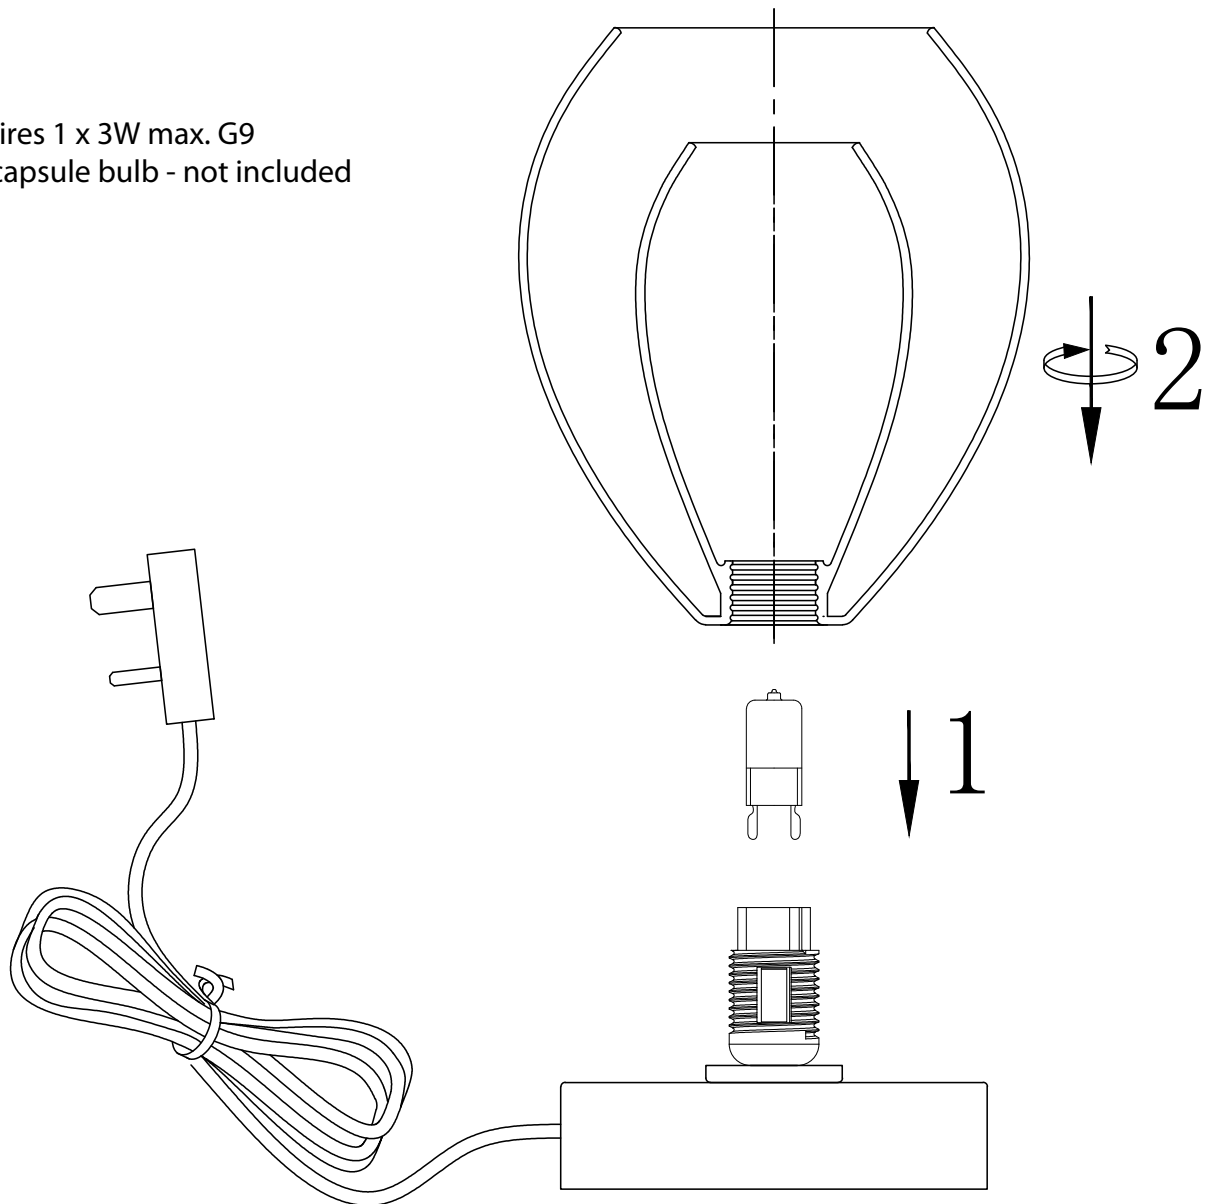

# INLIGHT

INS INL 33635- A

Requires 1 x 3W max. G9  
LED capsule bulb - not included

Please take time to read this leaflet carefully  
and retain it for future reference.

This product should be disposed  
of responsibly at the end of its life.  
Please recycle where facilities exist.  
Check with your Local Authority  
or retailer for recycling advice  
(Waste Electrical and Electronic Equipment Directive)