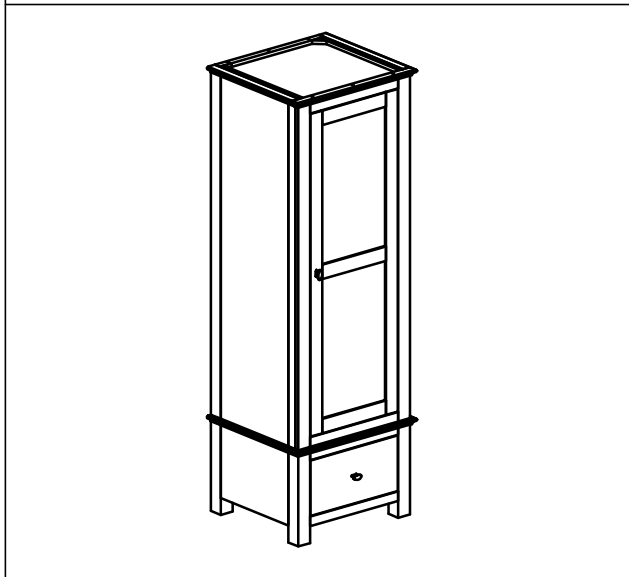

ASSEMBLY INSTRUCTION MOR029-SINGLE WARDROBE

No	LIST OF HARDWARE	Q.ty (pcs)
①	Bolts M6x30	10
②	Flat Washers	10
③	Allen key K4	1
④	Screw Ø4 x 30	26
⑤	Wooden Dowel Ø8x30	1
⑥	Handles with Bolts	1
⑦	Bracket	2
⑧	Tie	2
⑨	Screw Ø4 x 20	6

Screwdriver (not included)