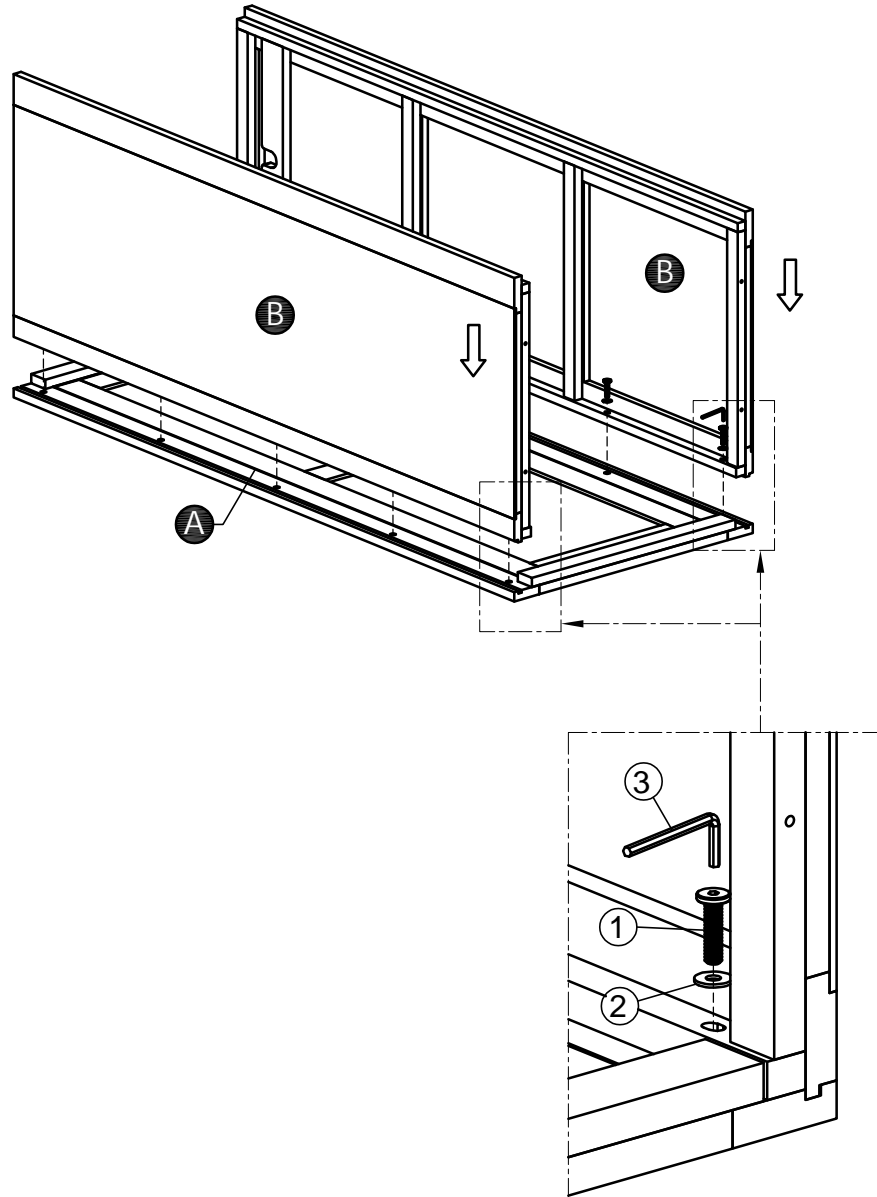

ASSEMBLY INSTRUCTION MOR029-SINGLE WARDROBE

STEP 1