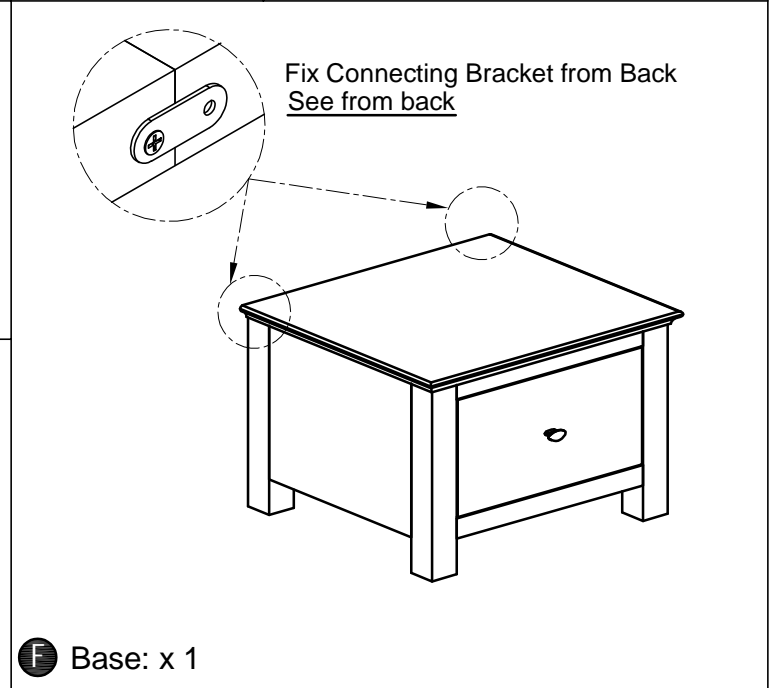

ASSEMBLY INSTRUCTION MOR029-SINGLE WARDROBE

No	LIST OF HARDWARE	Q.ty (pcs)
①	Bolts M6x30	10
②	Flat Washers	10
③	Allen key K4	1
④	Screw Ø4 x 30	26
⑤	Wooden Dowel Ø8x30	1
⑥	Handles with Bolts	1
⑦	Bracket	2
⑧	Tie	2
⑨	Screw Ø4 x 20	6

Screwdriver (not included)