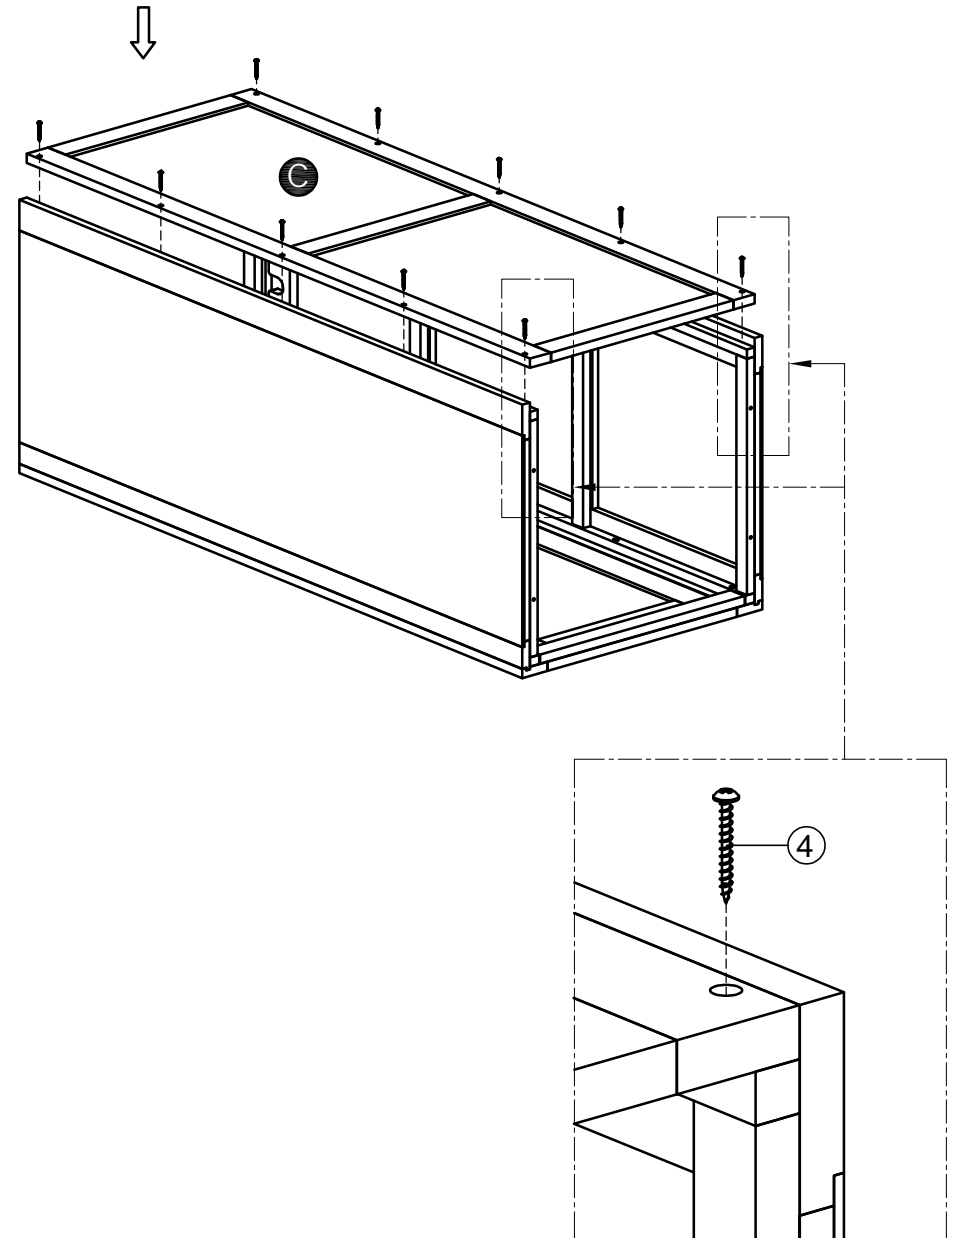

ASSEMBLY INSTRUCTION MOR029-SINGLE WARDROBE

STEP 1

STEP 2