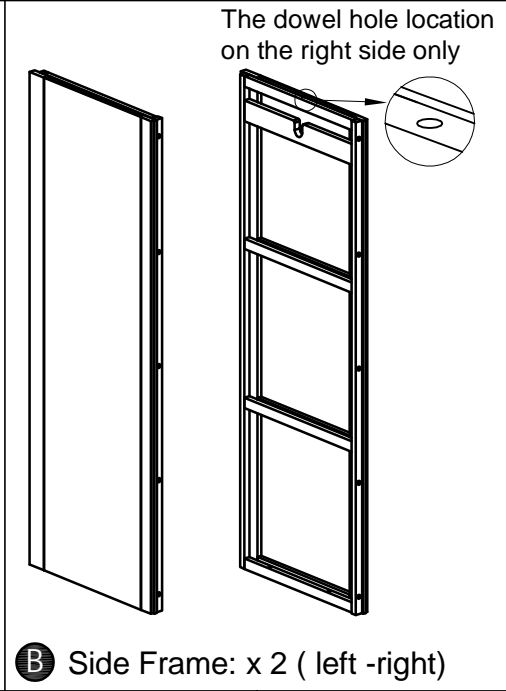

ASSEMBLY INSTRUCTION MOR029-SINGLE WARDROBE

No	LIST OF HARDWARE	Q.ty (pcs)
①	Bolts M6x30	10
②	Flat Washers	10
③	Allen key K4	1
④	Screw Ø4 x 30	26
⑤	Wooden Dowel Ø8x30	1
⑥	Handles with Bolts	1
⑦	Bracket	2
⑧	Tie	2
⑨	Screw Ø4 x 20	6

Screwdriver (not included)