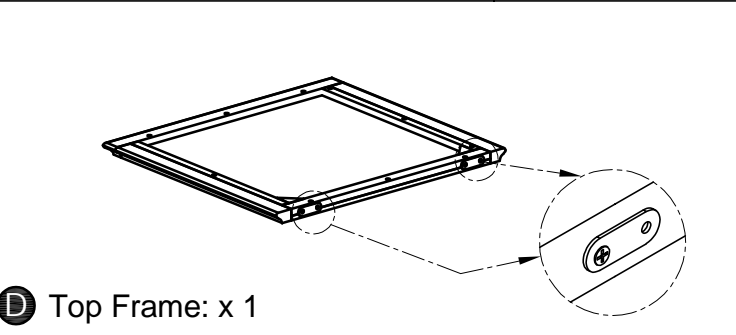

ASSEMBLY INSTRUCTION MOR029-SINGLE WARDROBE

No	LIST OF HARDWARE	Q.ty (pcs)
①	Bolts M6x30	10
②	Flat Washers	10
③	Allen key K4	1
④	Screw Ø4 x 30	26
⑤	Wooden Dowel Ø8x30	1
⑥	Handles with Bolts	1
⑦	Bracket	2
⑧	Tie	2
⑨	Screw Ø4 x 20	6

Screwdriver (not included)