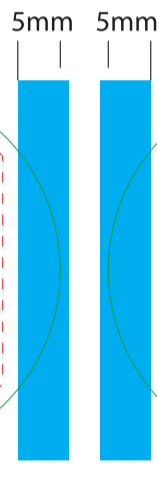

AF7120
AE0098
Wanderlust
Candle Gift Set

Front Page

HINGE / SPINE

--- Print Safe Area (does not print)

— Cutter only (does not print)

Label size: 50mm dia.

Inside Front Page

Page 3

Page 4

Base

Front Page

HINGE / SPINE

--- Print Safe Area (does not print)

— Cutter only (does not print)

Label size: 50mm dia.

Inside Front Page

Page 3

Page 4

Base

Front Page

HINGE / SPINE

--- Print Safe Area (does not print)

— Cutter only (does not print)

Label size: 50mm dia.

Inside Front Page

Page 3

Page 4

Base

Care & Use

- Ensure first burn is at least 2 hours or until the melt pool reaches the side of vessel
- Trim the wick to 10mm before lighting
- Clear any debris before each burn
- Keep out of draughts and direct sunlight