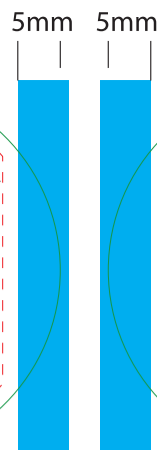

AF7120
AE0098
Wanderlust
Candle Gift Set

Front Page

HINGE / SPINE

--- Print Safe Area (does not print)

— Cutter only (does not print)

Label size: 50mm dia.

Inside Front Page

Page 3

Page 4

Base

Front Page

HINGE / SPINE

--- Print Safe Area (does not print)

— Cutter only (does not print)

Label size: 50mm dia.

Inside Front Page

Page 3

Page 4

Base

Front Page

HINGE / SPINE

--- Print Safe Area (does not print)

— Cutter only (does not print)

Label size: 50mm dia.

Inside Front Page

Page 3

Page 4

Base

Care & Use

- Ensure first burn is at least 2 hours or until the melt pool reaches the side of vessel
- Trim the wick to 10mm before lighting
- Clear any debris before each burn
- Keep out of draughts and direct sunlight