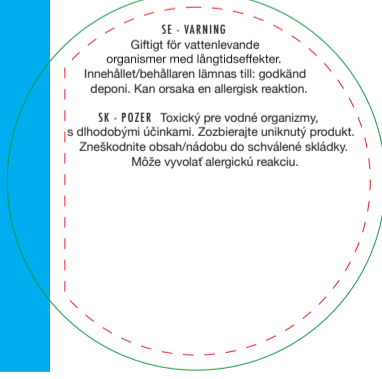

Page 3

Page 4

Base

Front Page

HINGE / SPINE

--- Print Safe Area (does not print)

— Cutter only (does not print)

Label size: 50mm dia.

Inside Front Page

Page 3

Page 4

Base

Care & Use

- Ensure first burn is at least 2 hours or until the melt pool reaches the side of vessel
- Trim the wick to 10mm before lighting
- Clear any debris before each burn
- Keep out of draughts and direct sunlight

WARNING:
Keep out of reach of children and pets
Never leave a burning candle unattended
Vessels may become hot during use
Never move a hot burning candle
Extinguish when 10mm of wax remains