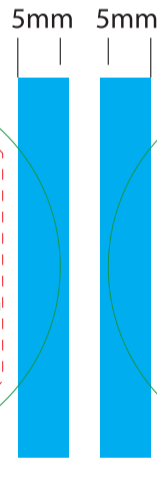

AF7120
AE0098
Wanderlust
Candle Gift Set

Front Page

HINGE / SPINE

--- Print Safe Area (does not print)

— Cutter only (does not print)

Label size: 50mm dia.

Inside Front Page

Page 3

Page 4

Base

Front Page

HINGE / SPINE

--- Print Safe Area (does not print)

— Cutter only (does not print)

Label size: 50mm dia.

Inside Front Page

Page 3

Page 4

Base

Front Page

HINGE / SPINE

--- Print Safe Area (does not print)

— Cutter only (does not print)

Label size: 50mm dia.

Inside Front Page

Page 3

Page 4

Base

Care & Use

- Ensure first burn is at least 2 hours or until the melt pool reaches the side of vessel
- Trim the wick to 10mm before lighting
- Clear any debris before each burn
- Keep out of draughts and direct sunlight