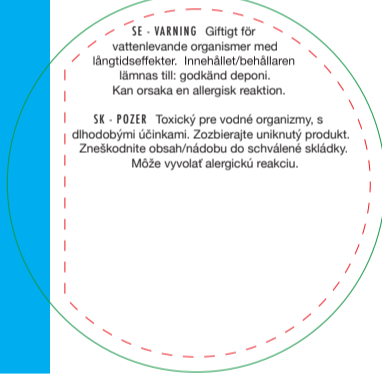

AF7120
AE0098
Wanderlust
Candle Gift Set

Front Page

HINGE / SPINE

--- Print Safe Area (does not print)

— Cutter only (does not print)

Label size: 50mm dia.

Inside Front Page

Page 3

Page 4

Base

Front Page

HINGE / SPINE

--- Print Safe Area (does not print)

— Cutter only (does not print)

Label size: 50mm dia.

Inside Front Page

Page 3

Page 4

Base

Front Page

HINGE / SPINE

--- Print Safe Area (does not print)

— Cutter only (does not print)

Label size: 50mm dia.