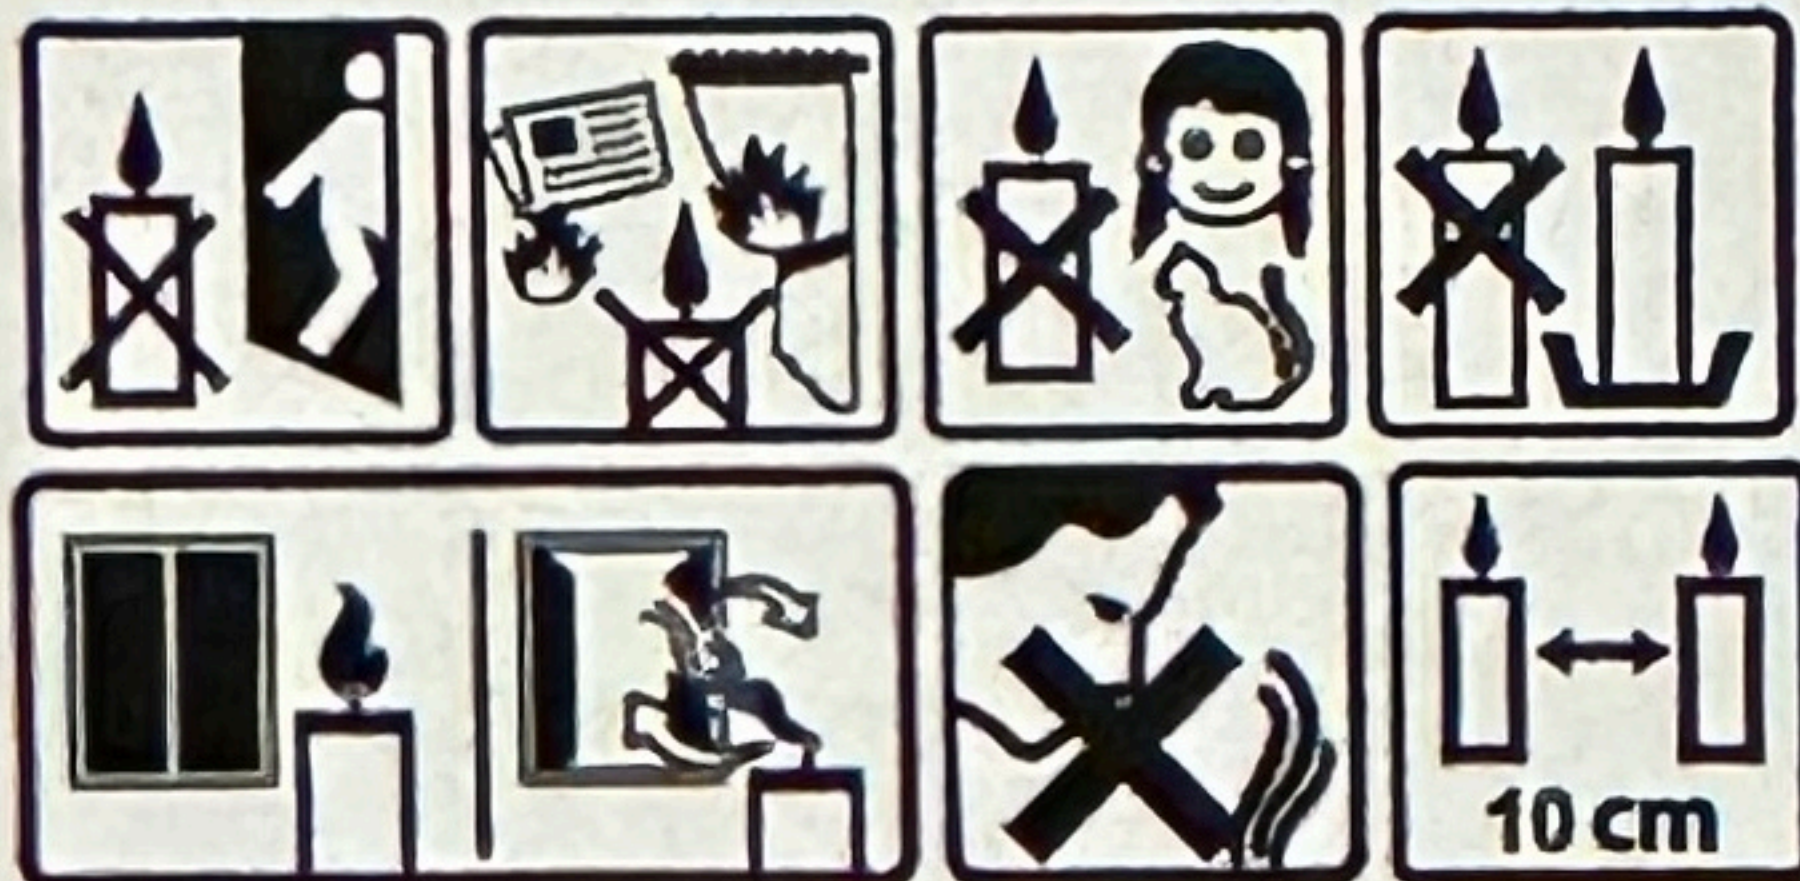

**Scented Candle
Ruby Cherry & Merlot**

800g

For Any Queries, please contact our Customer Care Team:
Manufacturer: Dalian Talent Europe Ltd.
New Carvel Building, Warstock Road, Kings Heath, Birmingham, B14 4RT, UK
E-mail: support@daliantalent.com

Authorised representative: Dalian Talent Poland Sp.zo.o
Street Swietego, Jana 19, 33-240 Zabno, Poland
E-mail: support_dtp@daliantalent.com
Phone number: +48 1464 654 936