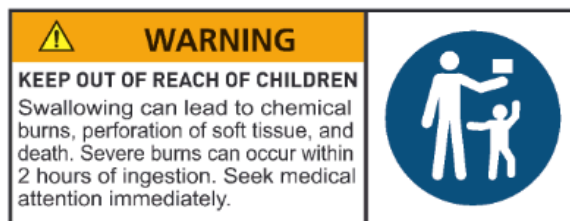

NEXT
FESTIVE SPICE
The Scent Of Christmas
LIGHT-UP SCENTED CANDLE

The perfect, cosy Christmas; hear the crackling of an open log fire, fruity scents of fresh mulled wine bubbling away on the stove, and the twinkling of decorations in the candlelight. This is guaranteed to make you feel festive.

TOP NOTES	HEART	BASE
RED BERRIES, ORANGE	CLOVE, CINNAMON	PATCHOULI, VETIVER

Warning: Warning: May cause an allergic skin reaction. Harmful to aquatic life with long lasting effects. Contains 3-Phenylacrylaldehyde; 2-Methoxy-4-prop-1-en-1-ylphenol. Contains [4-Allyl-2-methoxyphenol; 3,7-Dimethylocta-1,6-dien-3-ol; 2-Methyl-3-phenylacrylaldehyde). May produce an allergic reaction.

UFI: YJG0-G0FE-P00A-J9NE

UK
CA

CE

WARNING: Disposal of batteries should be done under adult supervision. For best performance use only the batteries recommended. Remove exhausted batteries and dispose of them in accordance with manufacturer's recommendations. Do not dispose of used batteries in domestic waste. Your local authority has made special arrangements for the disposal of used batteries; contact them for further details. This product contains batteries that are non-replaceable. Do not attempt to recharge non-chargeable batteries. The supply terminals are not to be short-circuited. The batteries are stored in a protected seal, to remove batteries carefully remove label. Do not place in warm position such as in direct sunlight or on a television top. Do not place on an unprotected surface. Keep out of reach of children. If the battery compartment does not close securely, stop using the product and keep it away from children. If you think batteries might have been swallowed or placed inside any part of the body, seek immediate medical attention. Please retain all packaging for future reference as it contains important information.