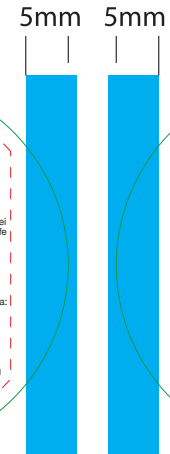

HINGE / SPINE

Print Safe Area (does not print)

Cutter only (does not print)

Label size: 50mm dia.

Inside Front Page

Page 4

Page 3

Base