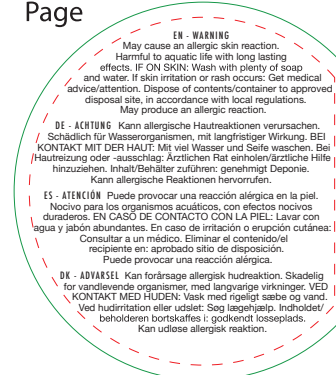

**Caution:** Burn within sight and never leave a burning candle unattended.  
 The vessel may become hot during use. Never move a hot burning candle.  
 Extinguish when 10mm of wax remains and do not re-light with a low wax level.

When finished clean out and up-cycle vessel into a plant pot.

HINGE / SPINE

----- Print Safe Area (does not print)

\_\_\_\_\_ Cutter only (does not print)

Label size: 50mm dia.

Inside Front  
 Page

Page 4

Page 3