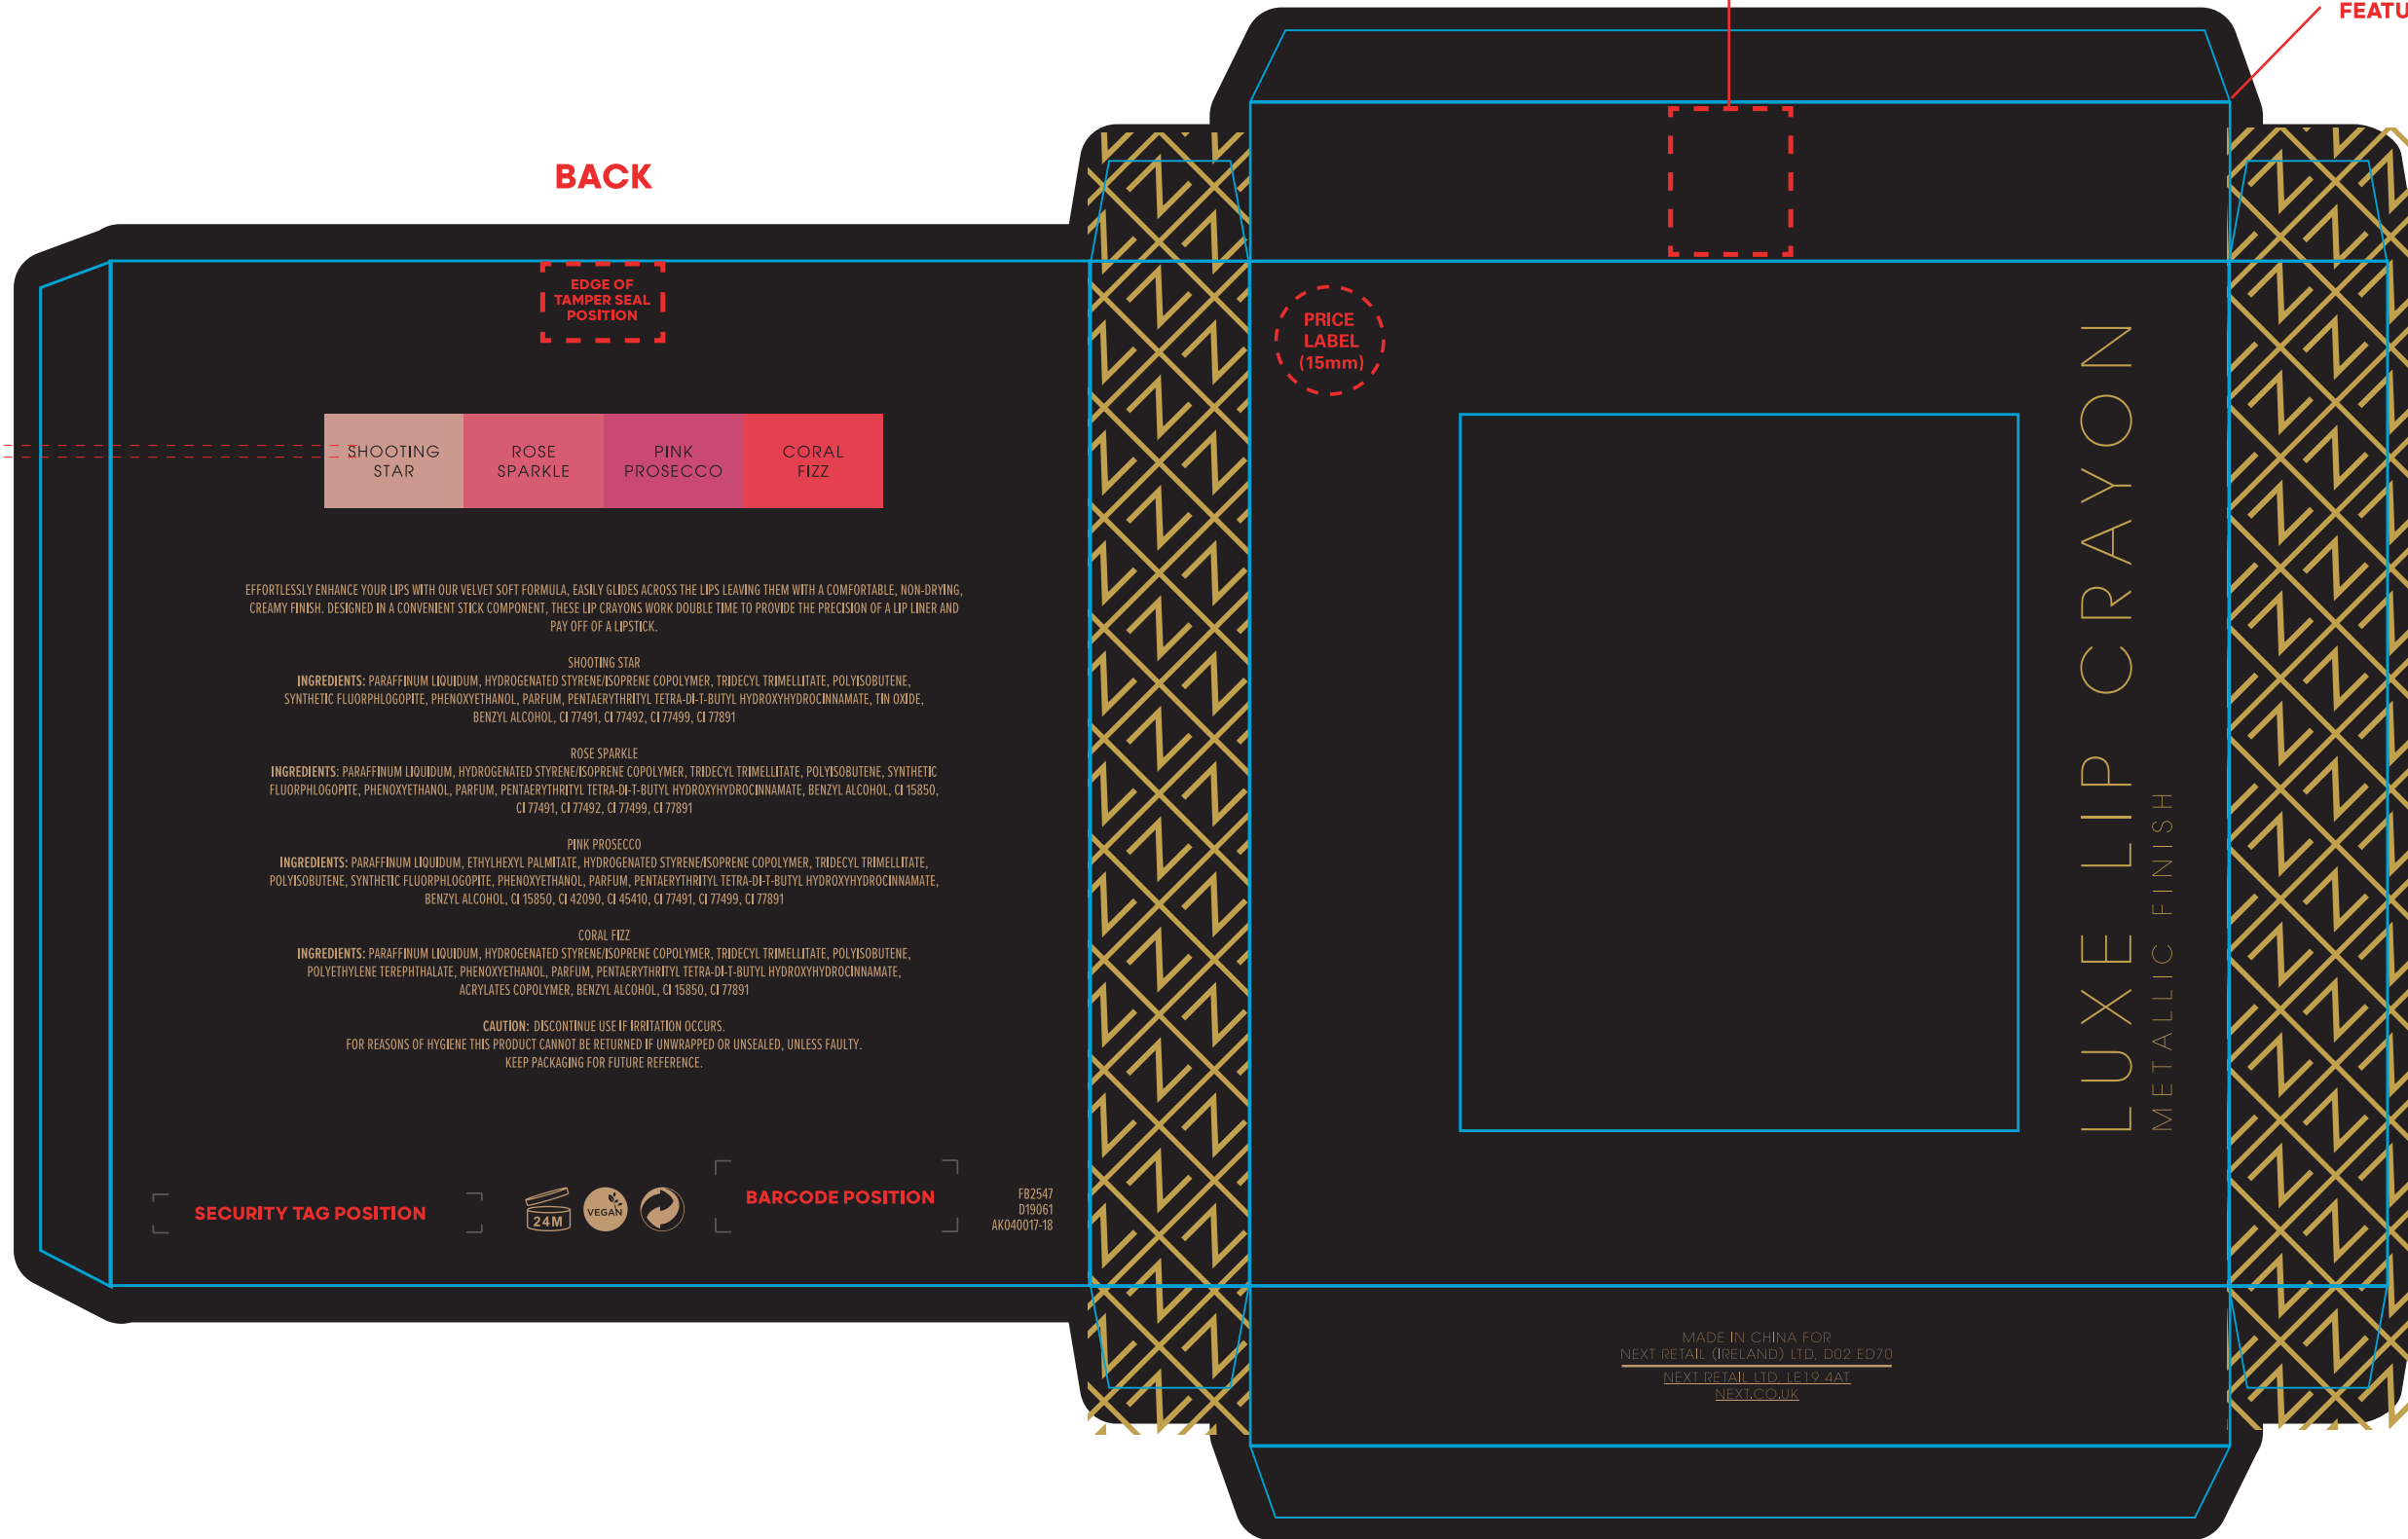

DO NOT PRINT

CUTTER — FOLD - - - INFO ■ □ ◻ ◻ ◻ ◻

PRINT COLOURS + SPECIAL

100% BLACK	PANTONE 4254 C	HOT STAMP 4	

SUBSTRATE

STANDARD CARD
GOLD MIRROR BOARD BACKING CARD

FINISH

MATTE SOFT TOUCH

INNER LINING

N/A

ADDITIONAL INFORMATION

PRINTED TAMPER SEAL POSITIONED ON TOP OF BOX
NO ACETATE ON WINDOW

IMPORTANT - PRINTERS! 印刷 - 注意
Ensure the .ai files are used for printing in all cases
在任何情况下都需确保以 .ai 案用作印刷
Pdfs are for reference only
Pdf 案只供参考
All colours and finishes must be matched to final wetproof provided
所有颜色及后处理必须以提供的最终湿稿为标准

THIS SECTION FOLDS
OVER TO THE BACK
OF BOX

BACK

**FRONT
TAMPER SEAL**

**TOP FLAP DOES NOT
NEED THE
INTERLOCKING
FEATURE**

**GOLD MIRROR BOARD
BACKING CARD**

PRICE LABEL
(15mm)

LUXE LIP CRAYON
METALLIC FINISH